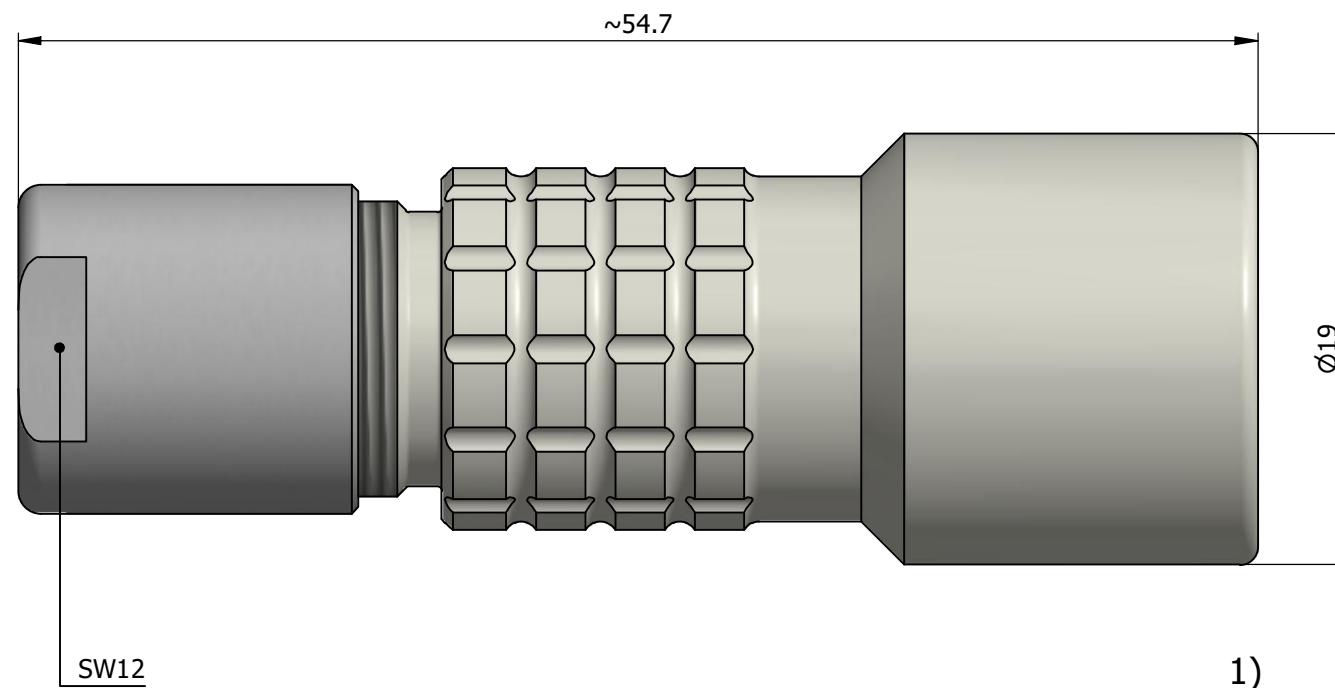

All dimensions are in millimeters (mm)

Alignment Key
Front View

Insert Configuration
Rear View

Note:

1) This picture is generic and for illustrative purposes only, and may show different keying, materials, colour, finish, and contact configuration. Minor shape or feature variations to actual item may be present.

All additional information are documented on the datasheet (See below link or QR Code)
www.lemo.com/pdf/PCA.2E.250.CTLC25.pdf

Model	Series	Insert Config.	Housing	Insulator	Contact	Collet Type	Cable Ø	Variant
PCA	2E	250				CTLC	25	