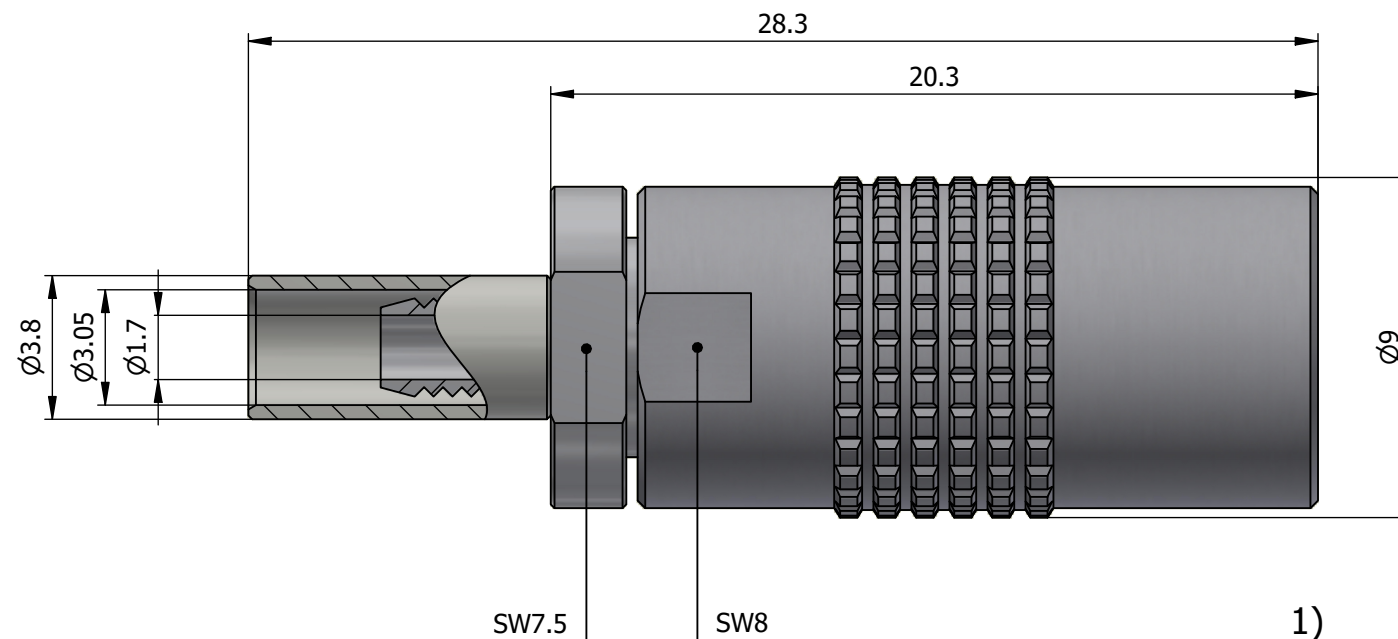

All dimensions are in millimeters (mm)

Alignment Key
Front View

Insert Configuration
Rear View

Note:

1) This picture is generic and for illustrative purposes only, and may show different keying, materials, colour, finish, and contact configuration. Minor shape or feature variations to actual item may be present.

All additional information are documented on the datasheet (See below link or QR Code)
www.lemo.com/pdf/PCS.0A.250.NTLE31.pdf

Model	Series	Insert Config.	Housing	Insulator	Contact	Collet Type	Cable ϕ	Variant
PCS	.0A	.250	.NTLE	.31				