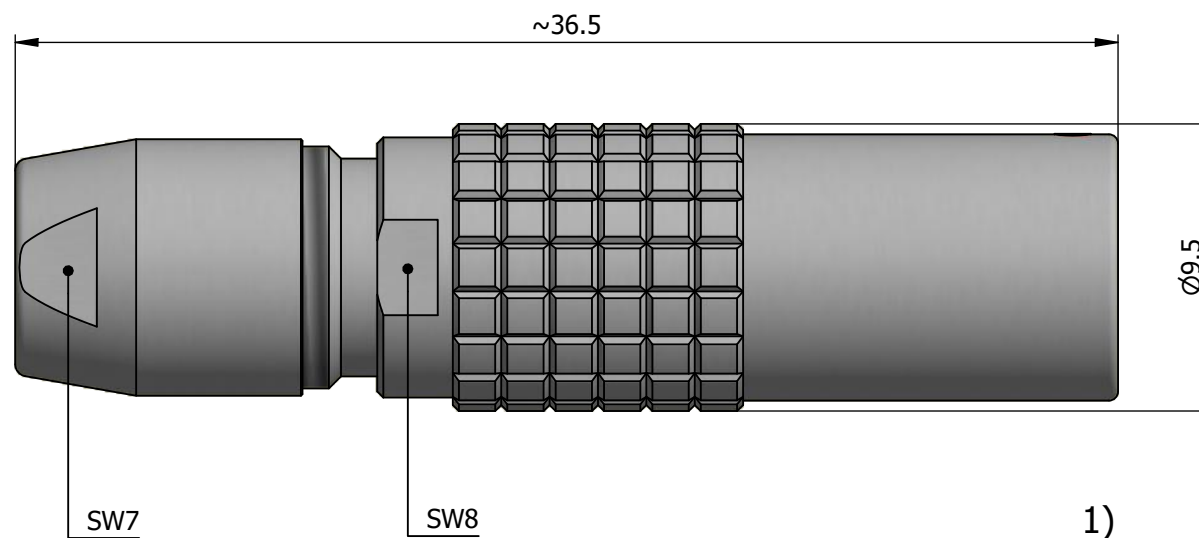

All dimensions are in millimeters (mm)

Alignment Key
Front View

Insert Configuration
Rear View

Note:

1) This picture is generic and for illustrative purposes only, and may show different keying, materials, colour, finish, and contact configuration. Minor shape or feature variations to actual item may be present.

All additional information are documented on the datasheet (See below link or QR Code)
www.lemo.com/pdf/PHA.0B.305.CLLD56.pdf

Model	Alignment Key	Series	Insert Config.	Housing	Insulator	Contact	Collet Type	Cable Ø	Variant
PHA	0B	305	CLLD	56					