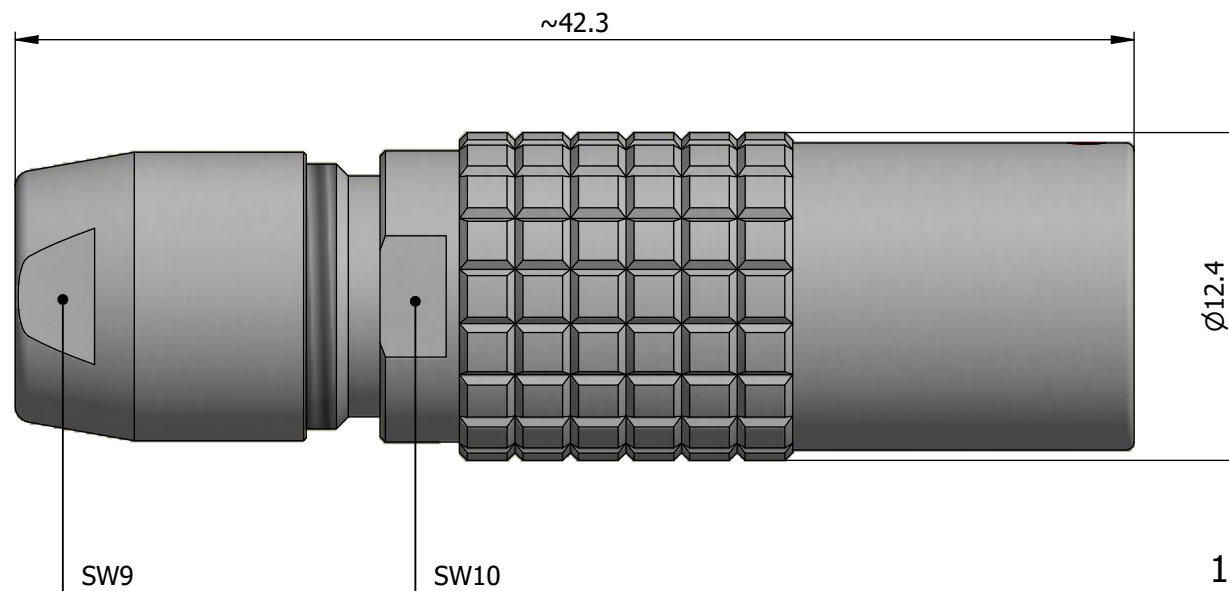

All dimensions are in millimeters (mm)

Alignment Key
Front View

Insert Configuration
Rear View

Note:

1) This picture is generic and for illustrative purposes only, and may show different keying, materials, colour, finish, and contact configuration. Minor shape or feature variations to actual item may be present.

All additional information are documented on the datasheet (See below link or QR Code)
www.lemo.com/pdf/PHA.1B.305.CLLD52.pdf

Model	Alignment Key	Series	Insert Config.	Housing	Insulator	Contact	Collet Type	Cable Ø	Variant
PHA		1B							
.305.CLLD52									