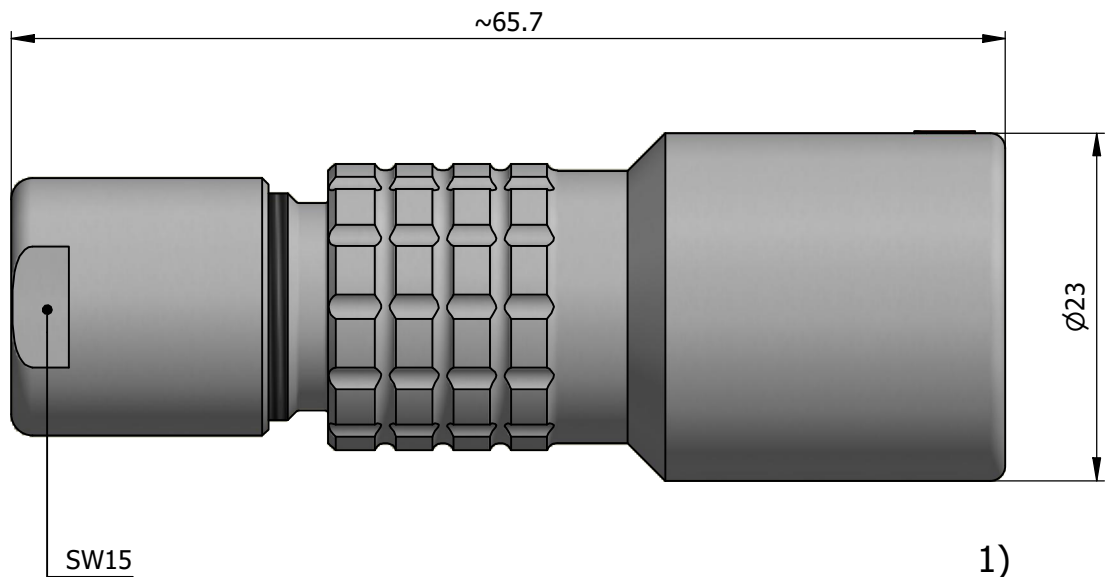

All dimensions are in millimeters (mm)

Alignment Key
Front View

Insert Configuration
Rear View

Note:

1) This picture is generic and for illustrative purposes only, and may show different keying, materials, colour, finish, and contact configuration. Minor shape or feature variations to actual item may be present.

All additional information are documented on the datasheet (See below link or QR Code)
www.lemo.com/pdf/PHA.3K.320.CLLC60.pdf

Model	Alignment Key	Series	Insert Config.	Housing	Insulator	Contact	Collet Type	Cable Ø	Variant
PHA		3K	320	CLLC			60		

<p>Datasheet</p>	<p>Free socket, cable collet</p> <p>Series 3K</p>		<p>Drawn 19.12.2024 MARI/MARI</p>
	<p>LEMO</p> <p>LEMO SA Chemin des Champs-Courbes 28 1024 Ecublens - SWITZERLAND</p>		<p>Checked 19.12.2024 OBAR</p>
	<p>Tel. (+41 21) 695 16 00 email : info@lemo.com www.lemo.com</p>		<p>Modified 00 19.12.2024/MARI</p>
	<p>CD</p>		<p>DO NOT SCALE DRAWING</p>
<p>PHA.3K.320.CLLC60</p>			<p>PHA.3K.320.CLLC60</p>