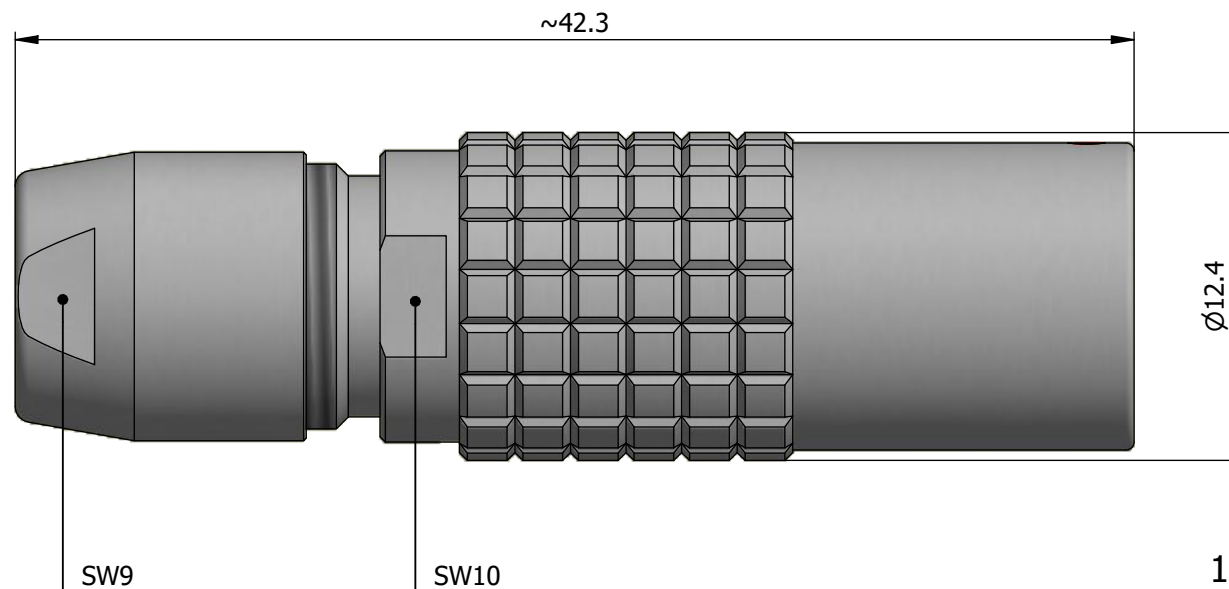

All dimensions are in millimeters (mm)

Alignment Key
Front View

Insert Configuration
Rear View

Note:

1) This picture is generic and for illustrative purposes only, and may show different keying, materials, colour, finish, and contact configuration. Minor shape or feature variations to actual item may be present.

All additional information are documented on the datasheet (See below link or QR Code)
www.lemo.com/pdf/PHB.1B.303.CLLD52.pdf

Model	Alignment Key	Series	Insert Config.	Housing	Insulator	Contact	Collet Type	Cable Ø	Variant
PHB	.1B	.303	.CLLD52						