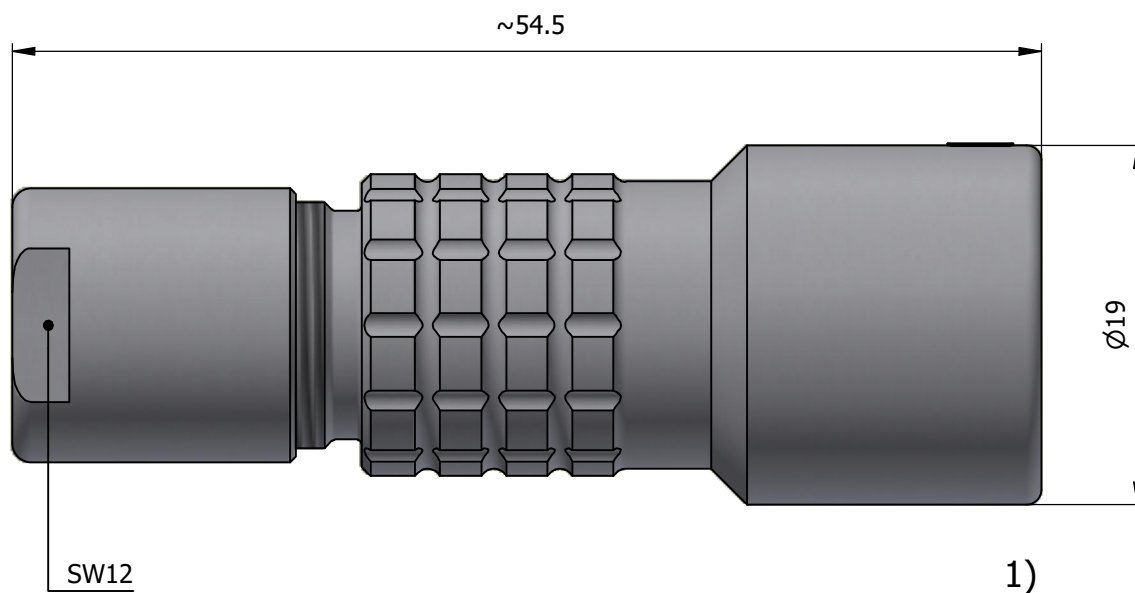

All dimensions are in millimeters (mm)

Alignment Key  
Front View

Insert Configuration  
Rear View

**Note:**

1) This picture is generic and for illustrative purposes only, and may show different keying, materials, colour, finish, and contact configuration. Minor shape or feature variations to actual item may be present.

All additional information are documented on the datasheet (See below link or QR Code)  
[www.lemo.com/pdf/PHB.2K.312.CLLC70.pdf](http://www.lemo.com/pdf/PHB.2K.312.CLLC70.pdf)

Model	Alignment Key	Series	Insert Config.	Housing	Insulator	Contact	Collet Type	Cable Ø	Variant
PHB	.2K	.312	.CLLC70						