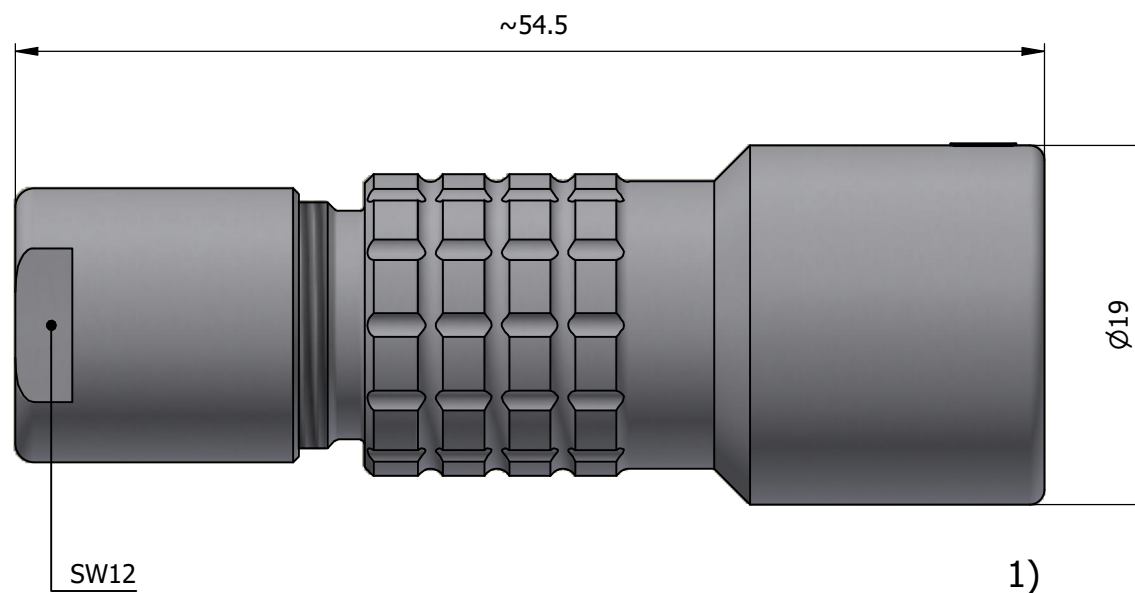

All dimensions are in millimeters (mm)

Alignment Key
Front View

Insert Configuration
Rear View

Note:

1) This picture is generic and for illustrative purposes only, and may show different keying, materials, colour, finish, and contact configuration. Minor shape or feature variations to actual item may be present.

All additional information are documented on the datasheet (See below link or QR Code)
www.lemo.com/pdf/PHB.2K.312.CLLC80.pdf

Model	Alignment Key	Series	Insert Config.	Housing	Insulator	Contact	Collet Type	Cable Ø	Variant
PHB	.2K	.312	.CLLC80						