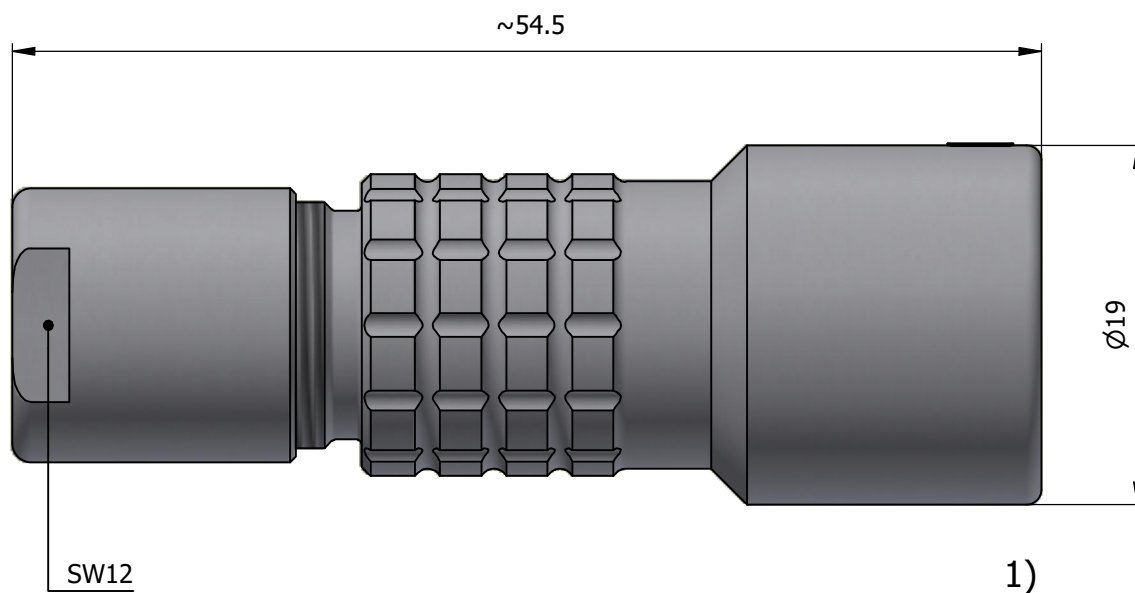

All dimensions are in millimeters (mm)

Alignment Key
Front View

Insert Configuration
Rear View

Note:

1) This picture is generic and for illustrative purposes only, and may show different keying, materials, colour, finish, and contact configuration. Minor shape or feature variations to actual item may be present.

All additional information are documented on the datasheet (See below link or QR Code)
www.lemo.com/pdf/PHB.2K.316.CLLC85.pdf

Model	Alignment Key	Series	Insert Config.	Housing	Insulator	Contact	Collet Type	Cable Ø	Variant
PHB	.2K	.316	.CLLC85						