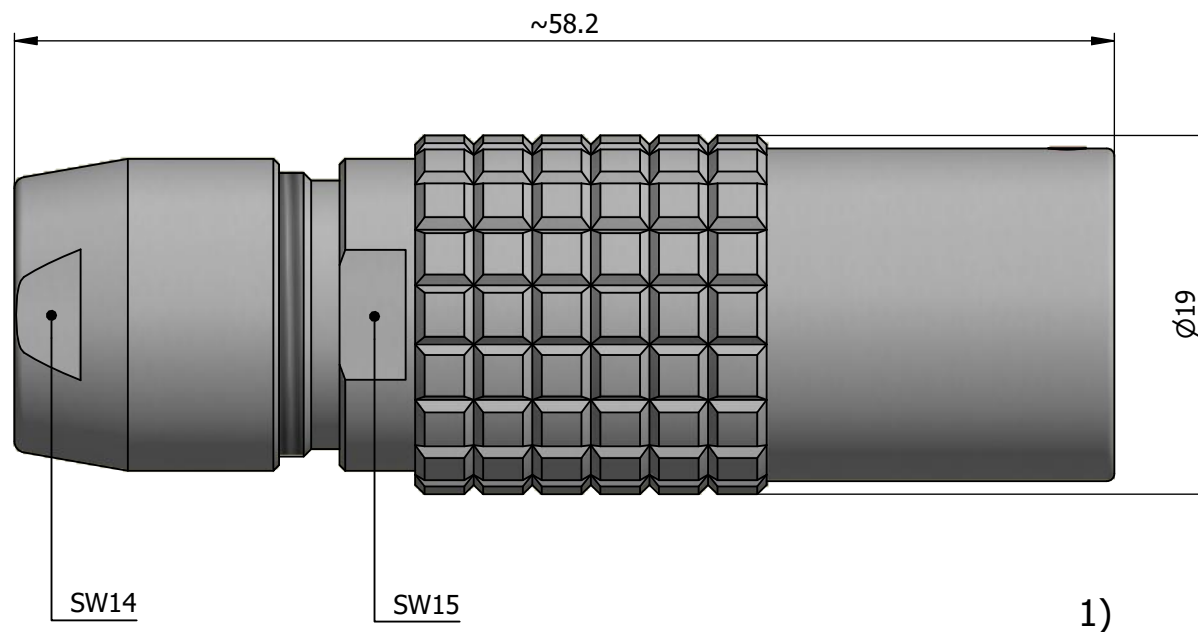

All dimensions are in millimeters (mm)

Alignment Key
Front View

Insert Configuration
Rear View

Note:

1) This picture is generic and for illustrative purposes only, and may show different keying, materials, colour, finish, and contact configuration. Minor shape or feature variations to actual item may be present.

All additional information are documented on the datasheet (See below link or QR Code)
www.lemo.com/pdf/PHB.3B.304.CLLD62.pdf

Model	Alignment Key	Series	Insert Config.	Housing	Insulator	Contact	Collet Type	Cable Ø	Variant
PHB	.3B	.304	.CLLD62						