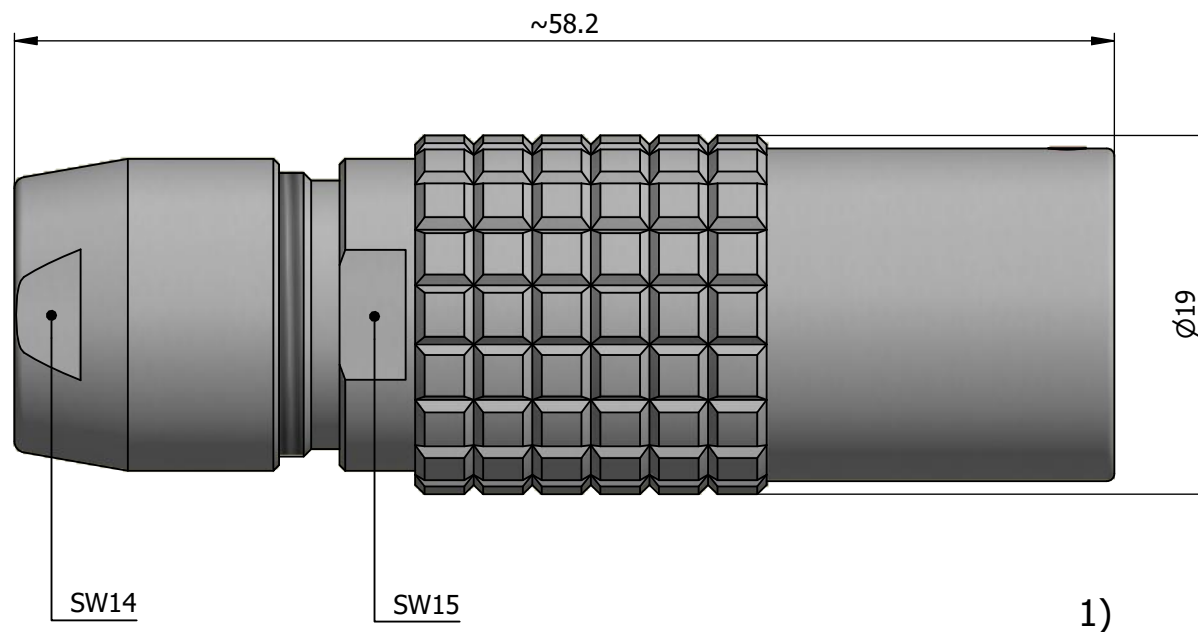

All dimensions are in millimeters (mm)

Alignment Key  
Front View

Insert Configuration  
Rear View

**Note:**

1) This picture is generic and for illustrative purposes only, and may show different keying, materials, colour, finish, and contact configuration. Minor shape or feature variations to actual item may be present.

All additional information are documented on the datasheet (See below link or QR Code)  
[www.lemo.com/pdf/PHB.3B.306.CLLD11.pdf](http://www.lemo.com/pdf/PHB.3B.306.CLLD11.pdf)

Model	Alignment Key	Series	Insert Config.	Housing	Insulator	Contact	Collet Type	Cable Ø	Variant
PHB	.3B	.306	.CLLD	11					