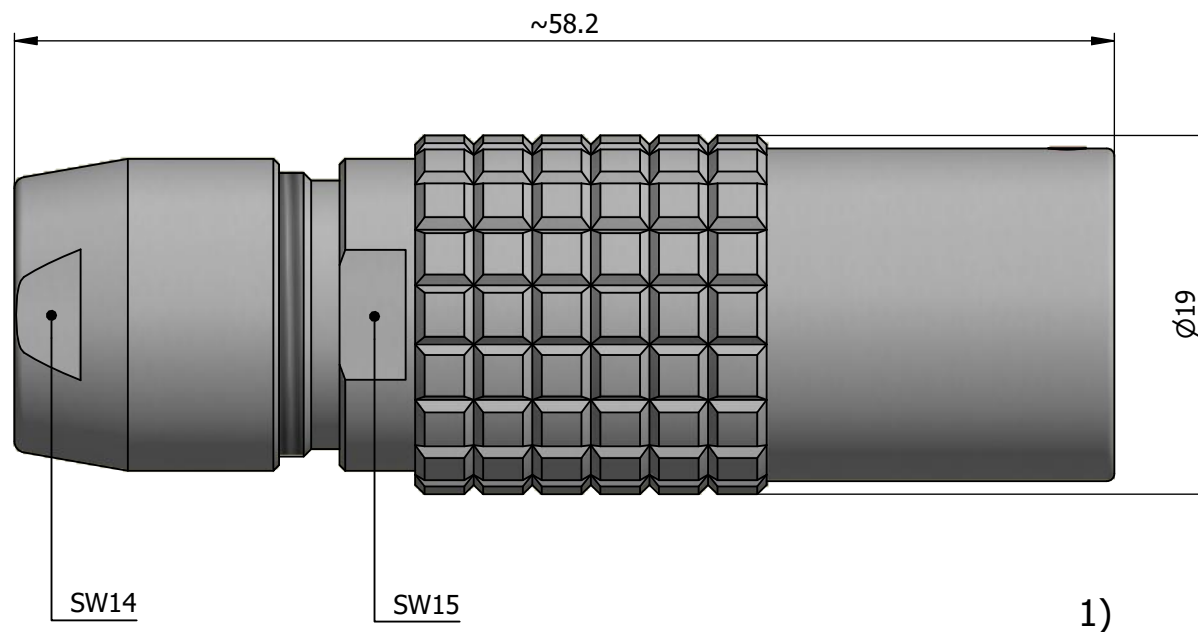

All dimensions are in millimeters (mm)

Alignment Key
Front View

Insert Configuration
Rear View

Note:

1) This picture is generic and for illustrative purposes only, and may show different keying, materials, colour, finish, and contact configuration. Minor shape or feature variations to actual item may be present.

All additional information are documented on the datasheet (See below link or QR Code)
www.lemo.com/pdf/PHB.3B.330.CLLD11.pdf

Model	Alignment Key	Series	Insert Config.	Housing	Insulator	Contact	Collet Type	Cable Ø	Variant
PHB	.3B	.330	.CLLD	11					