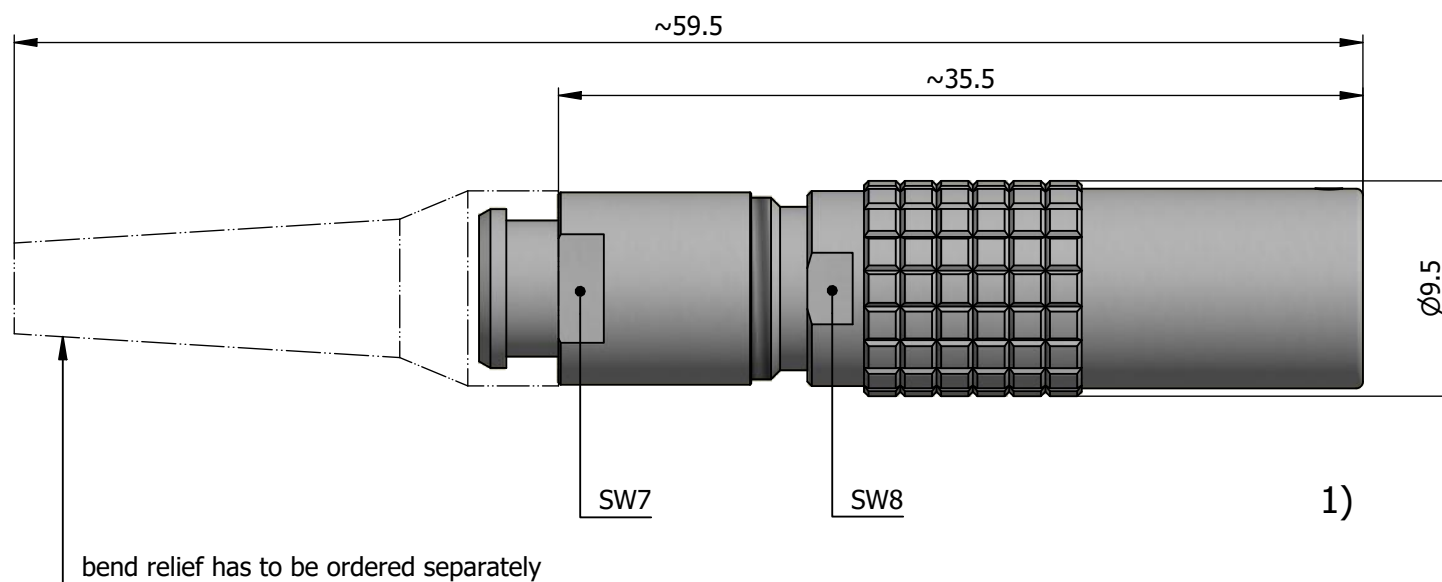

All dimensions are in millimeters (mm)

Note:

1) This picture is generic and for illustrative purposes only, and may show different keying, materials, colour, finish, and contact configuration. Minor shape or feature variations to actual item may be present.

All additional information are documented on the datasheet (See below link or QR Code)
www.lemo.com/pdf/PHC.0B.303.CLLD52Z.pdf

Model	Alignment Key	Series	Insert Config.	Housing	Insulator	Contact	Collet Type	Cable Ø	Variant
PHC	.0B	.303	.CLLD	52Z					