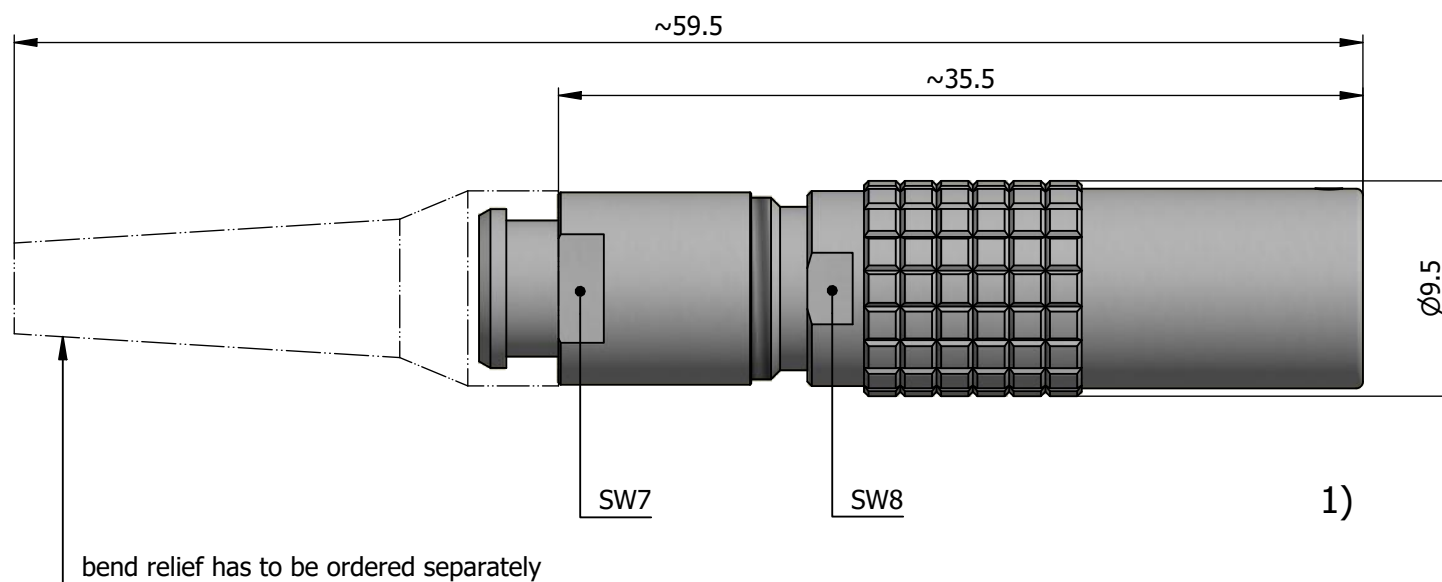

All dimensions are in millimeters (mm)

Note:

1) This picture is generic and for illustrative purposes only, and may show different keying, materials, colour, finish, and contact configuration. Minor shape or feature variations to actual item may be present.

All additional information are documented on the datasheet (See below link or QR Code)
www.lemo.com/pdf/PHC.0B.307.CLLD52Z.pdf

Model	Alignment Key	Series	Insert Config.	Housing	Insulator	Contact	Collet Type	Cable Ø	Variant
PHC	.0B	.307	.CLLD	52Z					