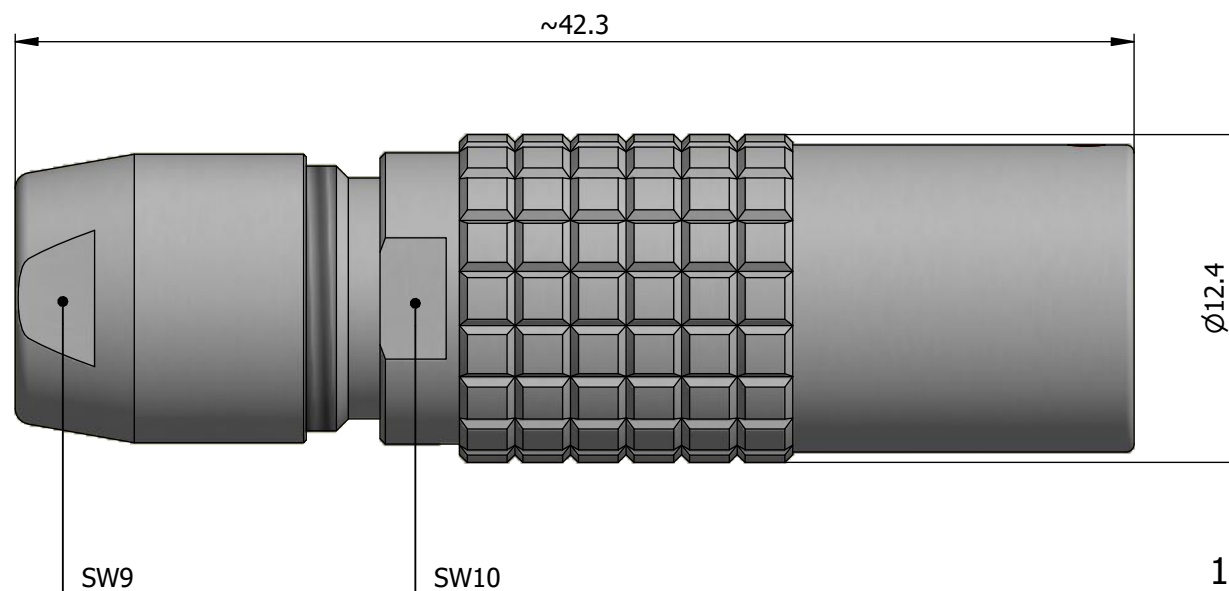

All dimensions are in millimeters (mm)

Note:

1) This picture is generic and for illustrative purposes only, and may show different keying, materials, colour, finish, and contact configuration. Minor shape or feature variations to actual item may be present.

All additional information are documented on the datasheet (See below link or QR Code)
www.lemo.com/pdf/PHC.1B.303.CLLD42.pdf

Model	Alignment Key	Series	Insert Config.	Housing	Insulator	Contact	Collet Type	Cable Ø	Variant
PHC	.1B	.303	.CLLD42						