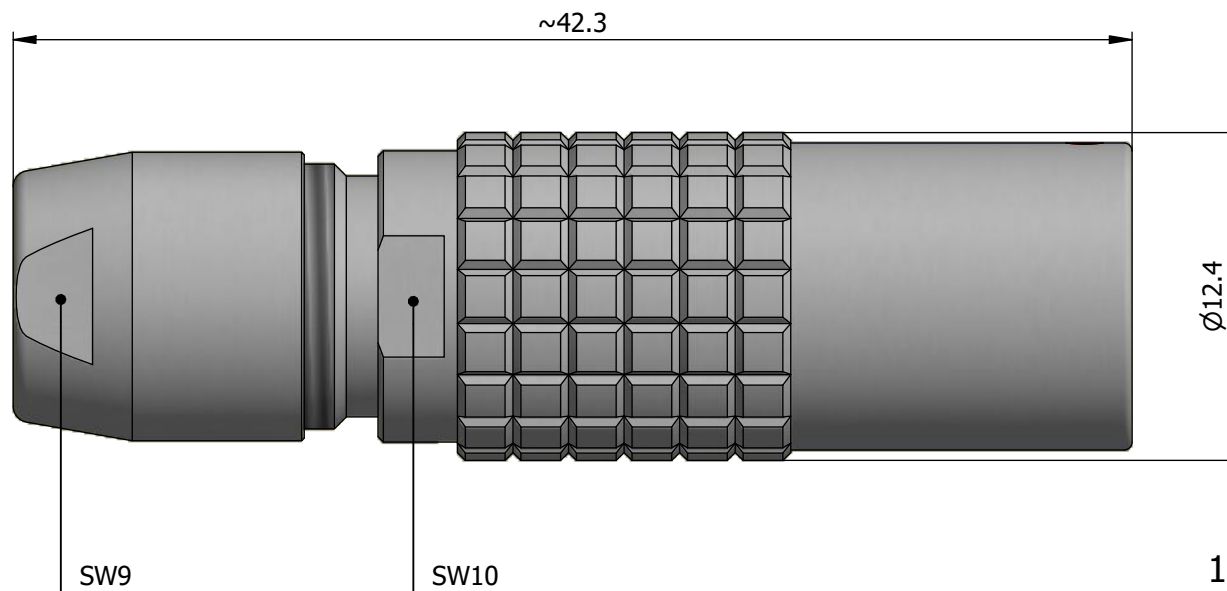

All dimensions are in millimeters (mm)

Note:

1) This picture is generic and for illustrative purposes only, and may show different keying, materials, colour, finish, and contact configuration. Minor shape or feature variations to actual item may be present.

All additional information are documented on the datasheet (See below link or QR Code)
www.lemo.com/pdf/PHC.1B.308.CLLD52.pdf

Model	Alignment Key	Series	Insert Config.	Housing	Insulator	Contact	Collet Type	Cable Ø	Variant
PHC	.1B	.308	.CLLD52						