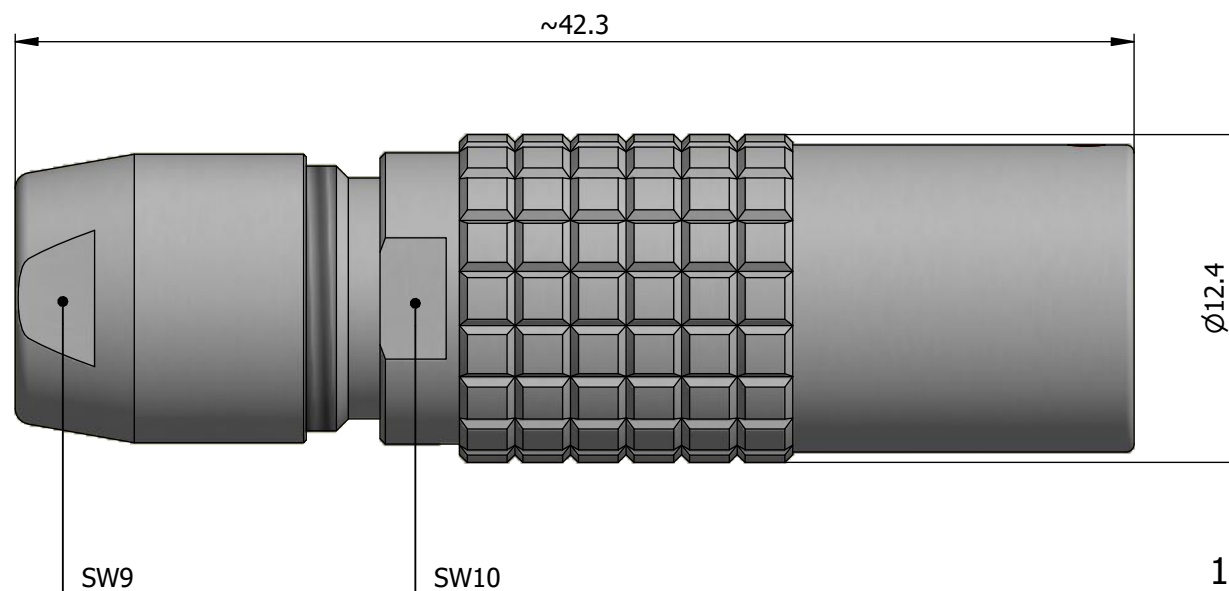

All dimensions are in millimeters (mm)

Note:

1) This picture is generic and for illustrative purposes only, and may show different keying, materials, colour, finish, and contact configuration. Minor shape or feature variations to actual item may be present.

All additional information are documented on the datasheet (See below link or QR Code)
www.lemo.com/pdf/PHC.1B.308.CLLD62.pdf

Model	Alignment Key	Series	Insert Config.	Housing	Insulator	Contact	Collet Type	Cable Ø	Variant
PHC	.1B	.308	.CLLD62						