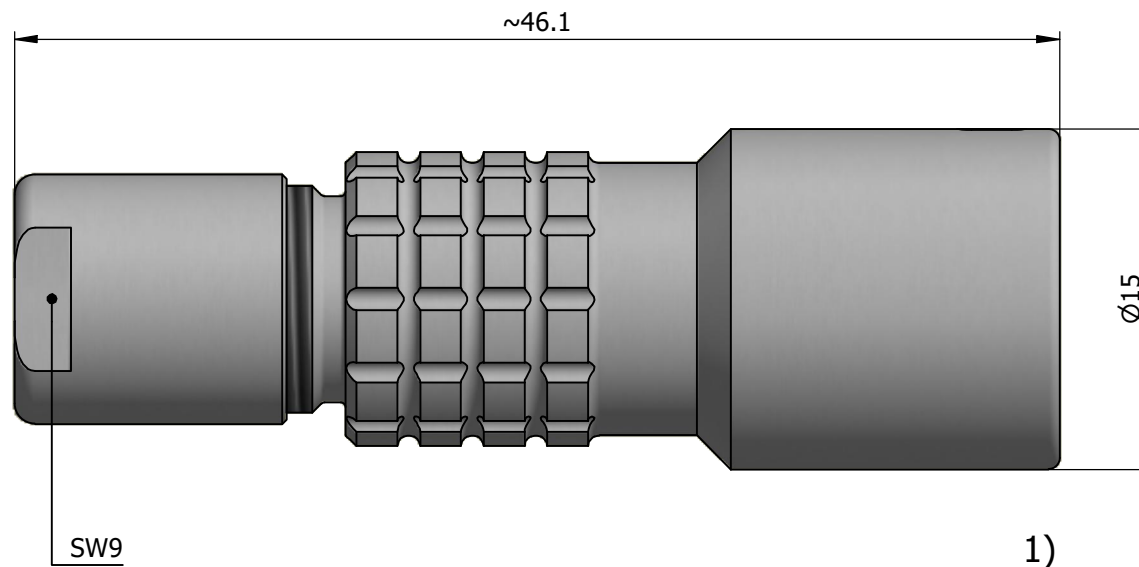

All dimensions are in millimeters (mm)

Alignment Key
Front View

Insert Configuration
Rear View

Note:

1) This picture is generic and for illustrative purposes only, and may show different keying, materials, colour, finish, and contact configuration. Minor shape or feature variations to actual item may be present.

All additional information are documented on the datasheet (See below link or QR Code)
www.lemo.com/pdf/PHC.1K.304.CLLC65.pdf

Model	Alignment Key	Series	Insert Config.	Housing	Insulator	Contact	Collet Type	Cable Ø	Variant
PHC	.1K	.304	.CLLC65						