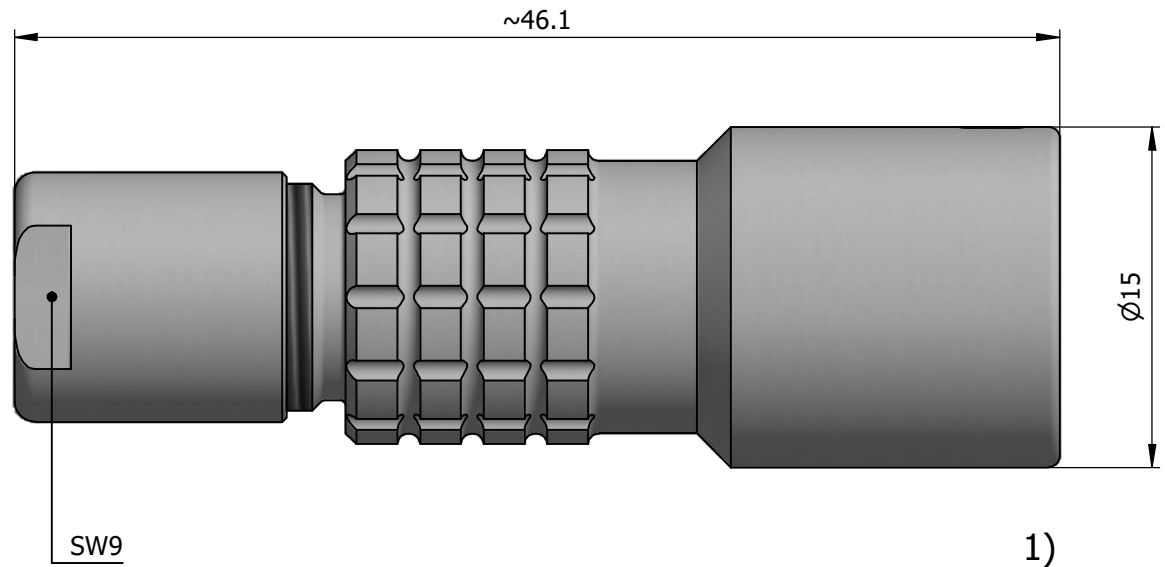

All dimensions are in millimeters (mm)

Alignment Key
Front View

Insert Configuration
Rear View

Note:

1) This picture is generic and for illustrative purposes only, and may show different keying, materials, colour, finish, and contact configuration. Minor shape or feature variations to actual item may be present.

All additional information are documented on the datasheet (See below link or QR Code)
www.lemo.com/pdf/PHC.1K.308.CLLC65.pdf

Model	Alignment Key	Series	Insert Config.	Housing	Insulator	Contact	Collet Type	Cable Ø	Variant
PHC	.1K	.308	.CLLC65						