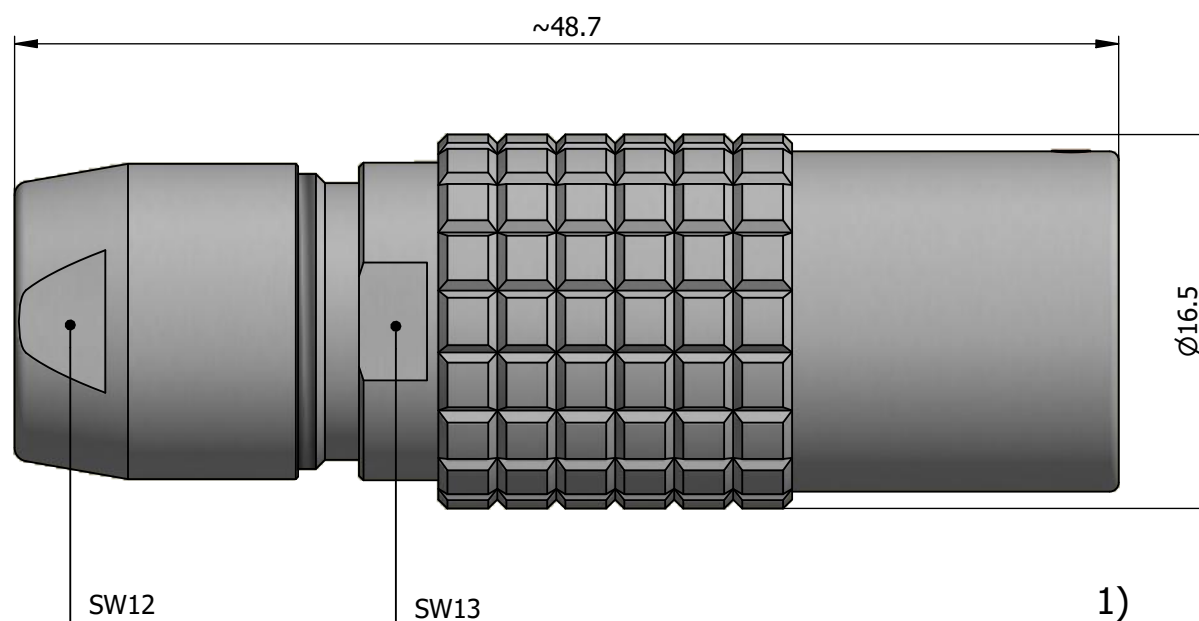

All dimensions are in millimeters (mm)

Alignment Key  
Front View

Insert Configuration  
Rear View

**Note:**

1) This picture is generic and for illustrative purposes only, and may show different keying, materials, colour, finish, and contact configuration. Minor shape or feature variations to actual item may be present.

All additional information are documented on the datasheet (See below link or QR Code)  
[www.lemo.com/pdf/PHC.2B.319.CLLD72.pdf](http://www.lemo.com/pdf/PHC.2B.319.CLLD72.pdf)

Model	Alignment Key	Series	Insert Config.	Housing	Insulator	Contact	Collet Type	Cable Ø	Variant
PHC	.2B	.319	.CLLD72						