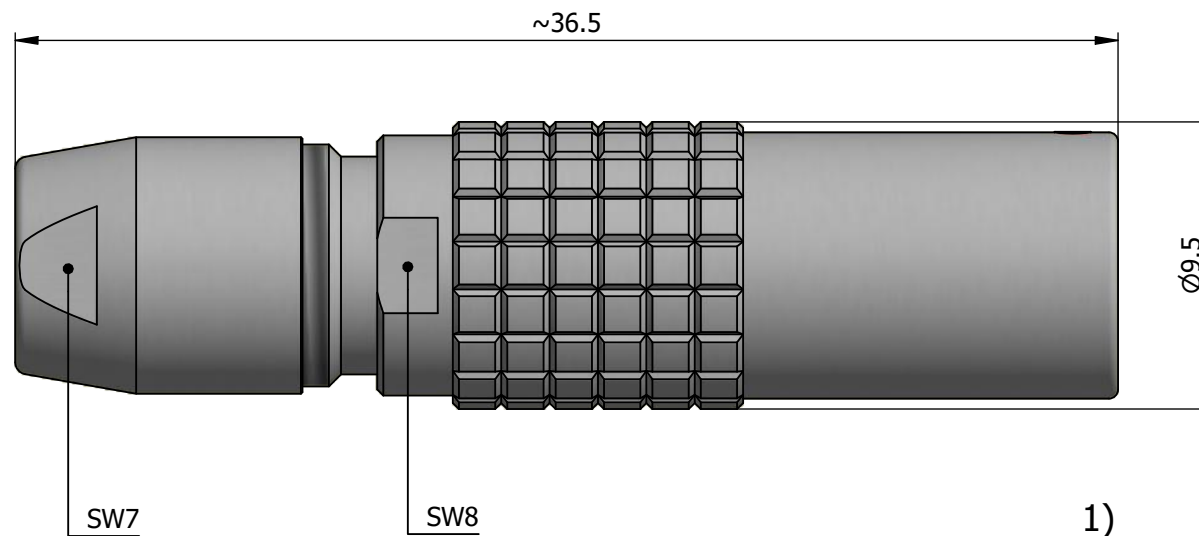

All dimensions are in millimeters (mm)

Alignment Key
Front View

Insert Configuration
Rear View

Note:

1) This picture is generic and for illustrative purposes only, and may show different keying, materials, colour, finish, and contact configuration. Minor shape or feature variations to actual item may be present.

All additional information are documented on the datasheet (See below link or QR Code)
www.lemo.com/pdf/PHG.0B.303.CYMD52.pdf

Model	Alignment Key	Series	Insert Config.	Housing	Insulator	Contact	Collet Type	Cable Ø	Variant
PHG	.0B	.303	.CYMD52						