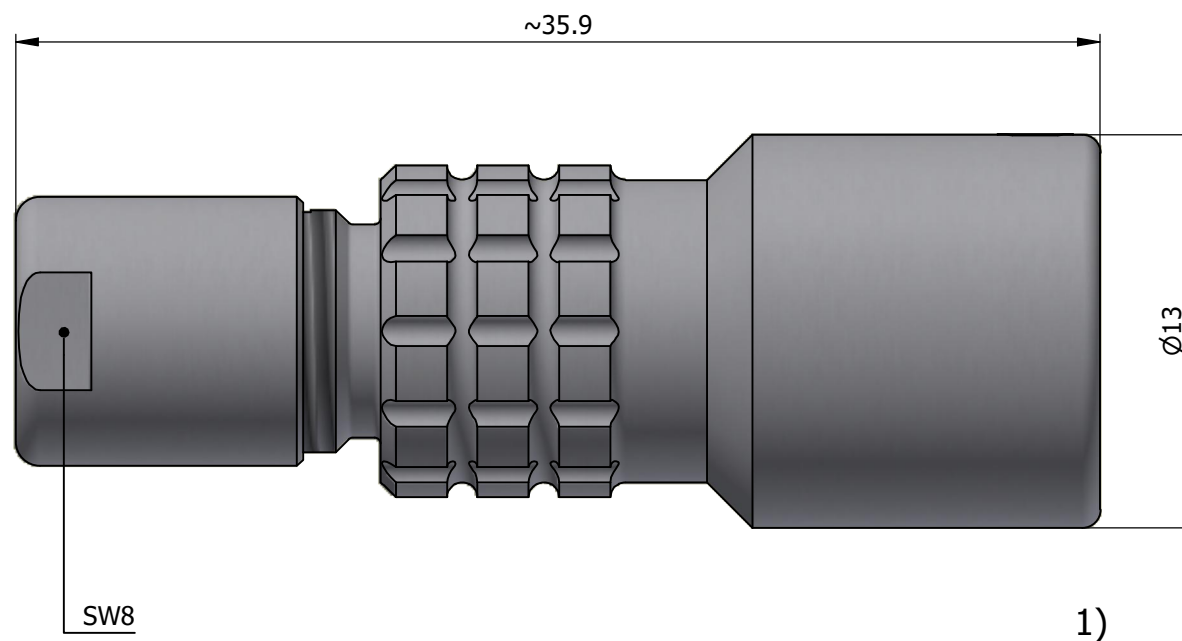

All dimensions are in millimeters (mm)

Alignment Key
Front View

Insert Configuration
Rear View

Note:

1) This picture is generic and for illustrative purposes only, and may show different keying, materials, colour, finish, and contact configuration. Minor shape or feature variations to actual item may be present.

All additional information are documented on the datasheet (See below link or QR Code)
www.lemo.com/pdf/PHG.0K.305.CLLC50H.pdf

Model	Alignment Key	Series	Insert Config.	Housing	Insulator	Contact	Collet Type	Cable Ø	Variant
PHG	.0K	.305	.CLLC50H						