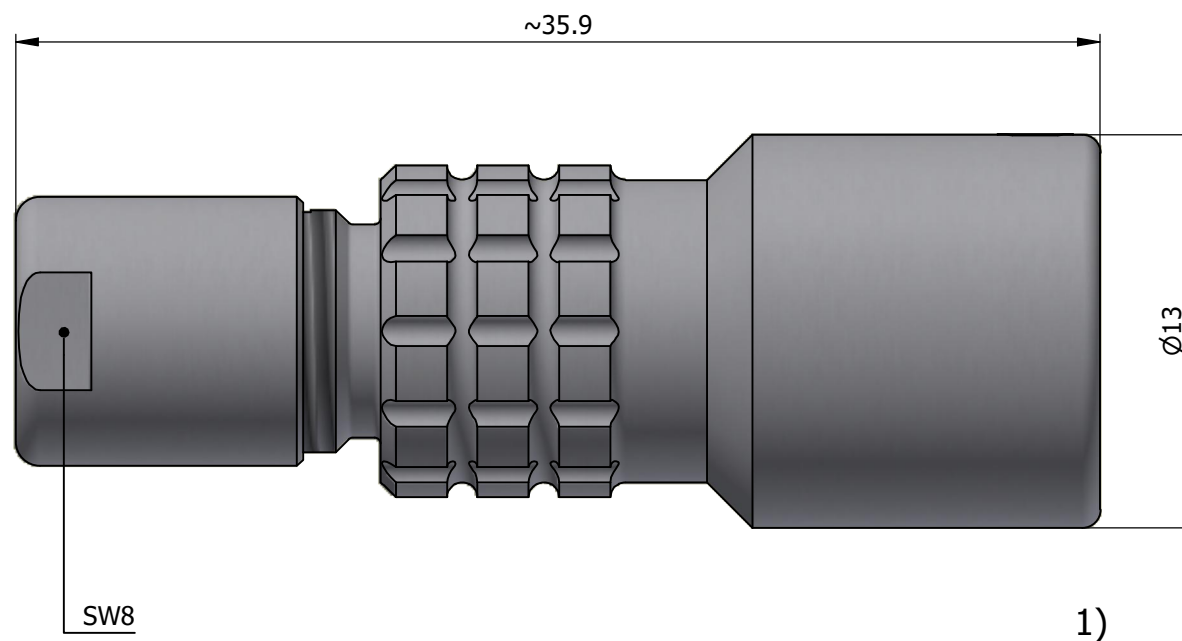

All dimensions are in millimeters (mm)

Alignment Key
Front View

Insert Configuration
Rear View

Note:

1) This picture is generic and for illustrative purposes only, and may show different keying, materials, colour, finish, and contact configuration. Minor shape or feature variations to actual item may be present.