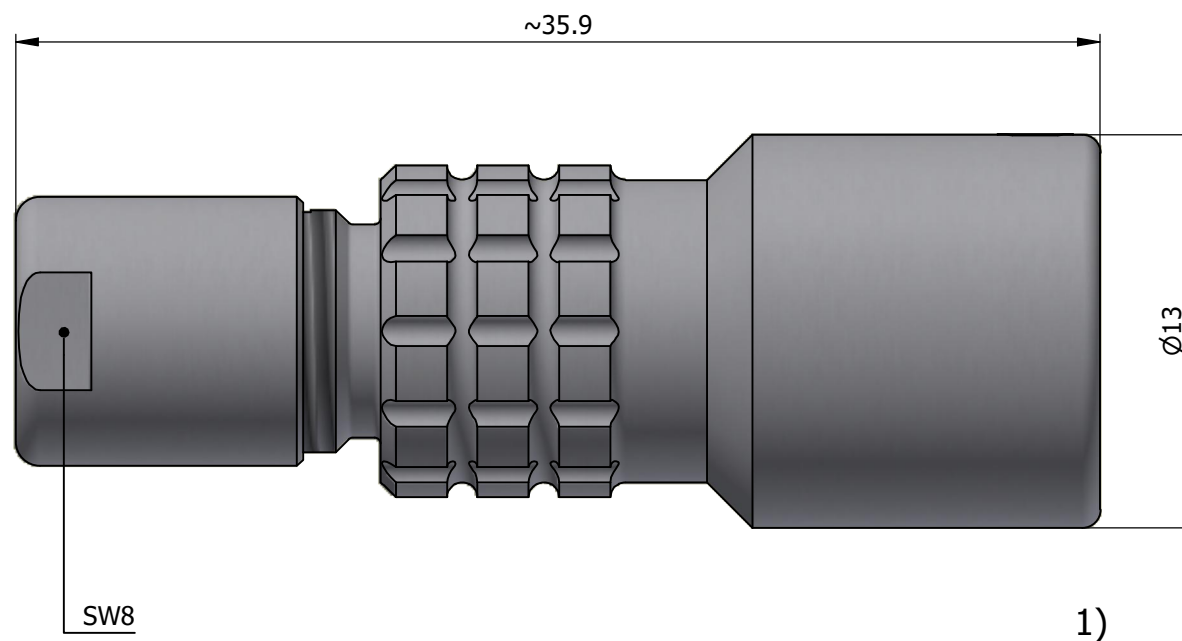

All dimensions are in millimeters (mm)

Alignment Key
Front View

Insert Configuration
Rear View

Note:

1) This picture is generic and for illustrative purposes only, and may show different keying, materials, colour, finish, and contact configuration. Minor shape or feature variations to actual item may be present.

All additional information are documented on the datasheet (See below link or QR Code)
www.lemo.com/pdf/PHG.0K.305.CYMC50.pdf

Model	Alignment Key	Series	Insert Config.	Housing	Insulator	Contact	Collet Type	Cable Ø	Variant
PHG	.0K	.305	.CYMC50						