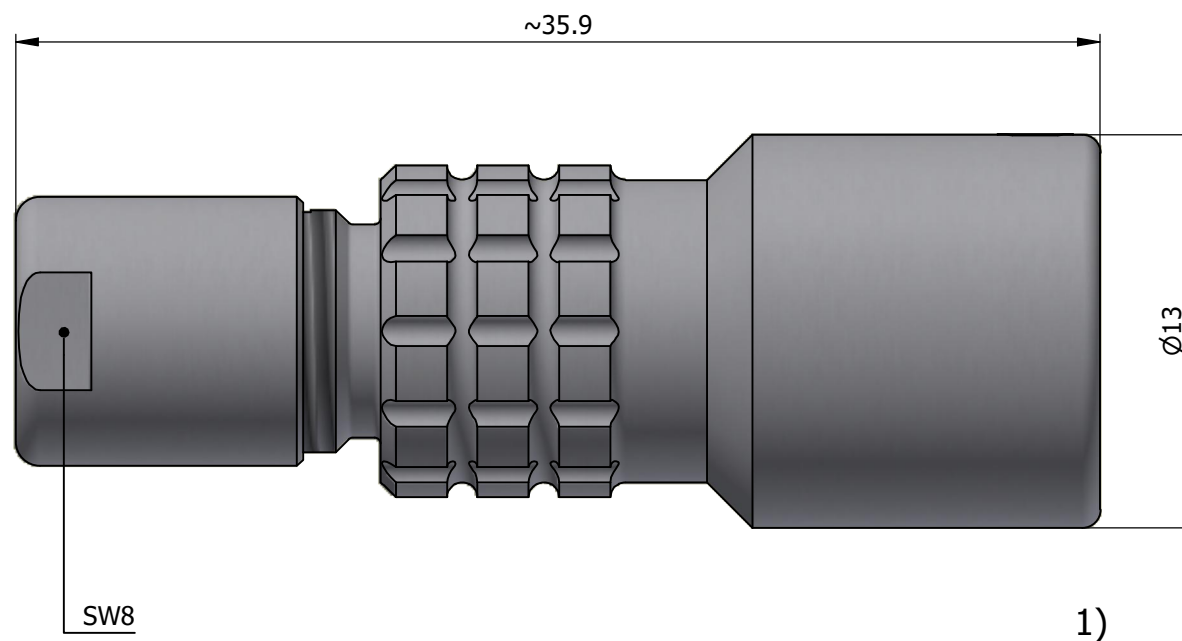

All dimensions are in millimeters (mm)

Alignment Key
Front View

Insert Configuration
Rear View

Note:

1) This picture is generic and for illustrative purposes only, and may show different keying, materials, colour, finish, and contact configuration. Minor shape or feature variations to actual item may be present.

All additional information are documented on the datasheet (See below link or QR Code)
www.lemo.com/pdf/PHG.0K.307.CLLC35.pdf

Model	Alignment Key	Series	Insert Config.	Housing	Insulator	Contact	Collet Type	Cable Ø	Variant
PHG	.OK	.307	.CLLC35						