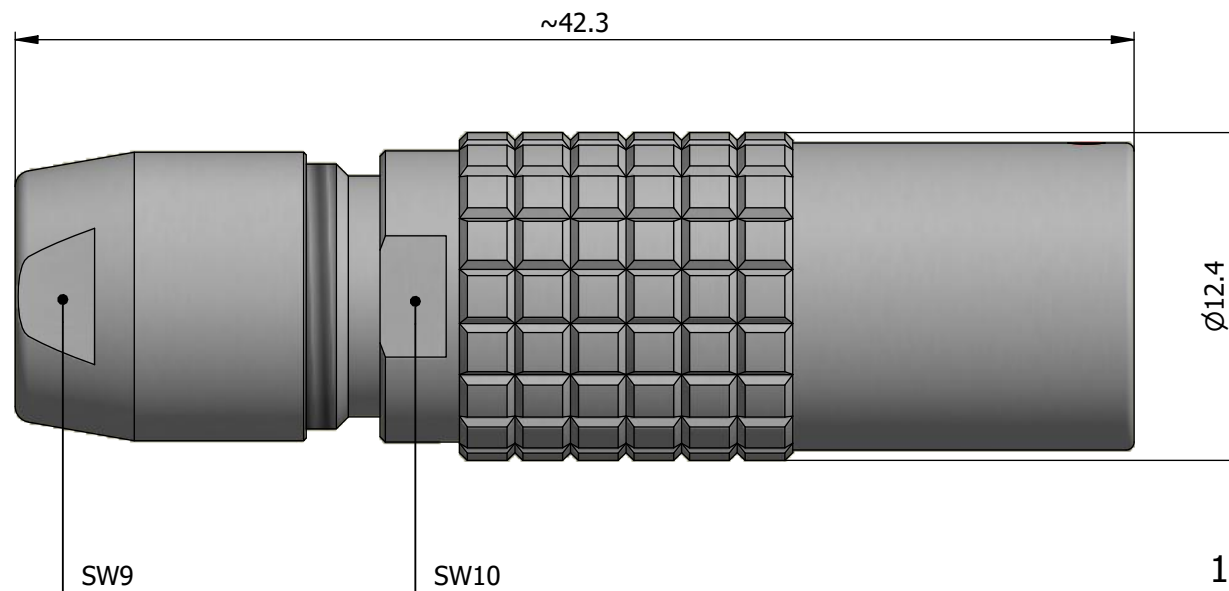

All dimensions are in millimeters (mm)

Alignment Key
Front View

Insert Configuration
Rear View

Note:

1) This picture is generic and for illustrative purposes only, and may show different keying, materials, colour, finish, and contact configuration. Minor shape or feature variations to actual item may be present.

All additional information are documented on the datasheet (See below link or QR Code)
www.lemo.com/pdf/PHG.1B.303.CYZD72.pdf

Model	Alignment Key	Series	Insert Config.	Housing	Insulator	Contact	Collet Type	Cable Ø	Variant
PHG	.1B	.303	.CYZD72						