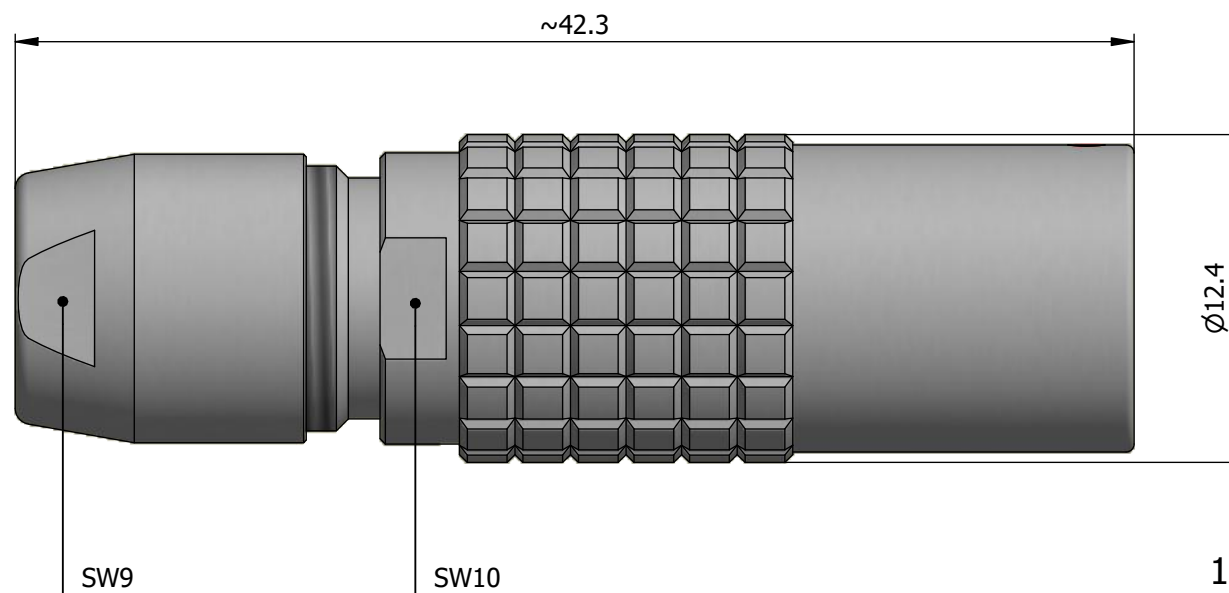

All dimensions are in millimeters (mm)

Alignment Key
Front View

Insert Configuration
Rear View

Note:

1) This picture is generic and for illustrative purposes only, and may show different keying, materials, colour, finish, and contact configuration. Minor shape or feature variations to actual item may be present.

All additional information are documented on the datasheet (See below link or QR Code)
www.lemo.com/pdf/PHG.1B.304.CYMD72.pdf

Model	Alignment Key	Series	Insert Config.	Housing	Insulator	Contact	Collet Type	Cable Ø	Variant
PHG	.1B	.304	.CYMD72						