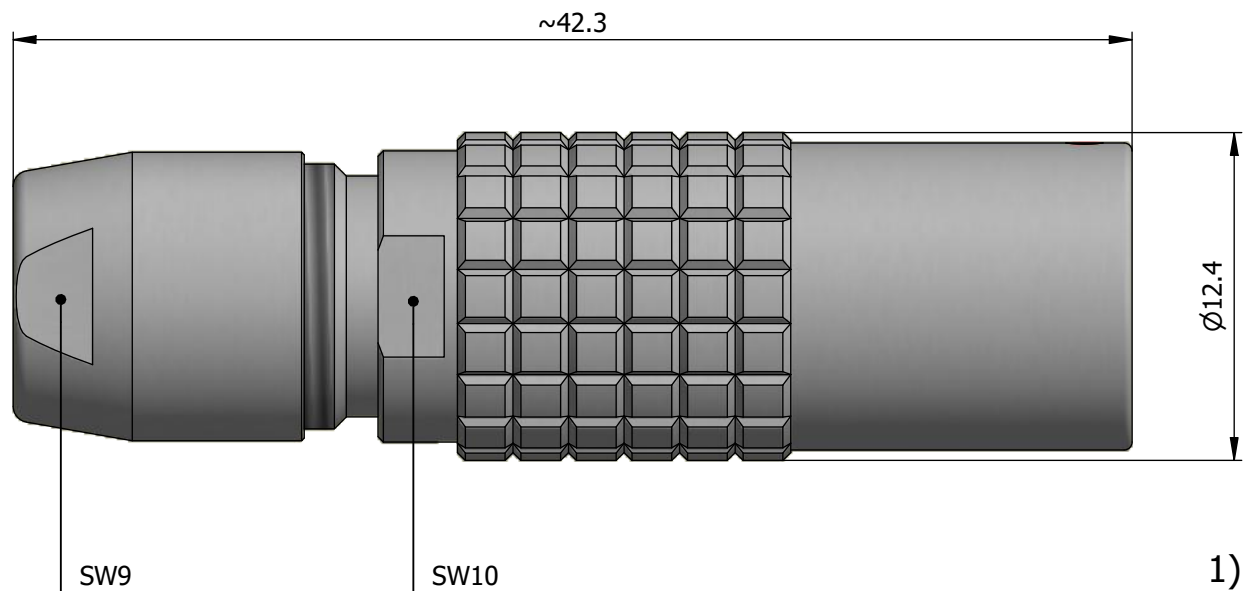

All dimensions are in millimeters (mm)

Alignment Key
Front View

Insert Configuration
Rear View

Note:

1) This picture is generic and for illustrative purposes only, and may show different keying, materials, colour, finish, and contact configuration. Minor shape or feature variations to actual item may be present.

All additional information are documented on the datasheet (See below link or QR Code)
www.lemo.com/pdf/PHG.1B.304.CYUD42.pdf

Model	Alignment Key	Series	Insert Config.	Housing	Insulator	Contact	Collet Type	Cable Ø	Variant
PHG	.1B	.304	.CYUD42						