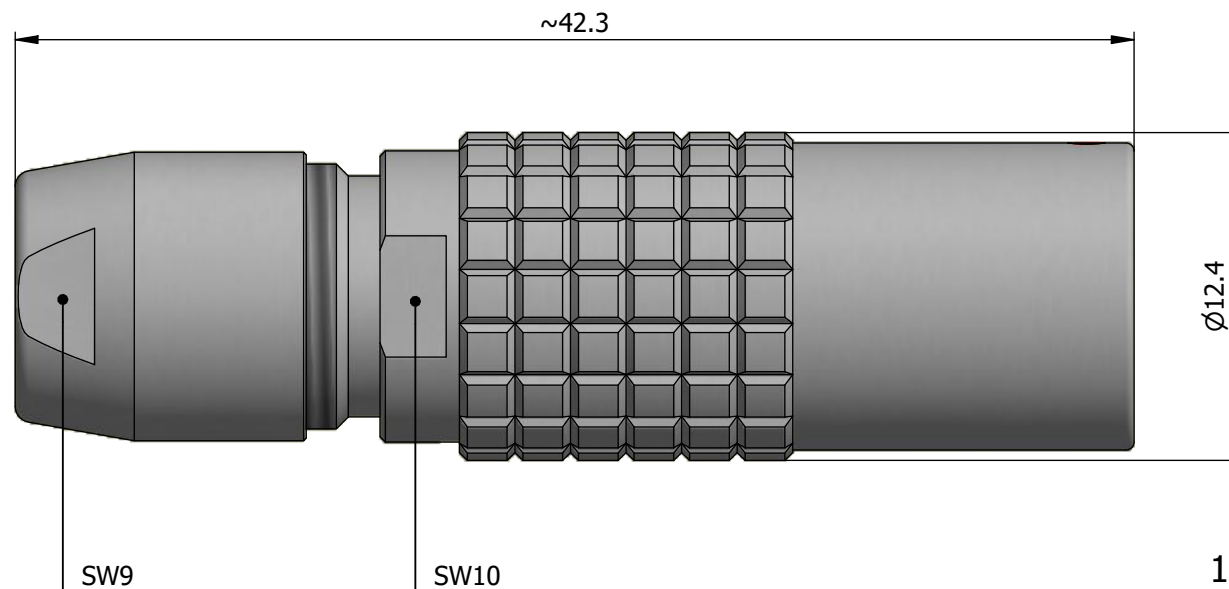

All dimensions are in millimeters (mm)

Alignment Key
Front View

Insert Configuration
Rear View

Note:

1) This picture is generic and for illustrative purposes only, and may show different keying, materials, colour, finish, and contact configuration. Minor shape or feature variations to actual item may be present.

All additional information are documented on the datasheet (See below link or QR Code)
www.lemo.com/pdf/PHG.1B.305.CLLD76.pdf

Model	Alignment Key	Series	Insert Config.	Housing	Insulator	Contact	Collet Type	Cable Ø	Variant
PHG	.1B	.305	.CLLD	76					