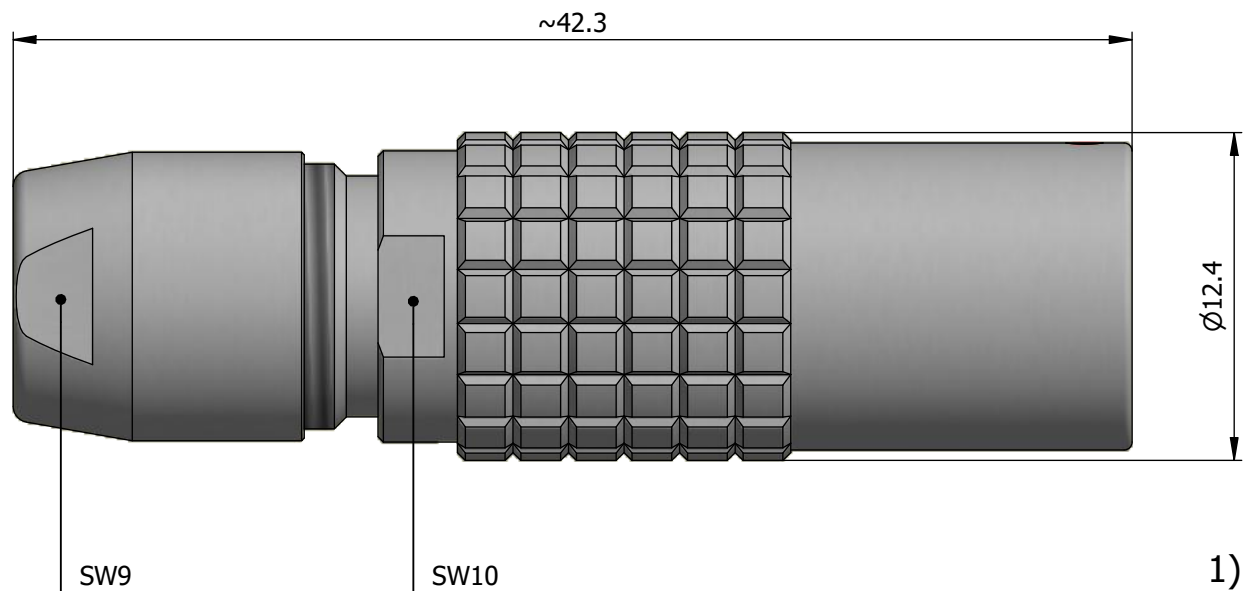

All dimensions are in millimeters (mm)

Alignment Key
Front View

Insert Configuration
Rear View

Note:

1) This picture is generic and for illustrative purposes only, and may show different keying, materials, colour, finish, and contact configuration. Minor shape or feature variations to actual item may be present.

All additional information are documented on the datasheet (See below link or QR Code)
www.lemo.com/pdf/PHG.1B.305.CYMD52.pdf

Model	Alignment Key	Series	Insert Config.	Housing	Insulator	Contact	Collet Type	Cable Ø	Variant
PHG	.1B	.305	.CYMD52						