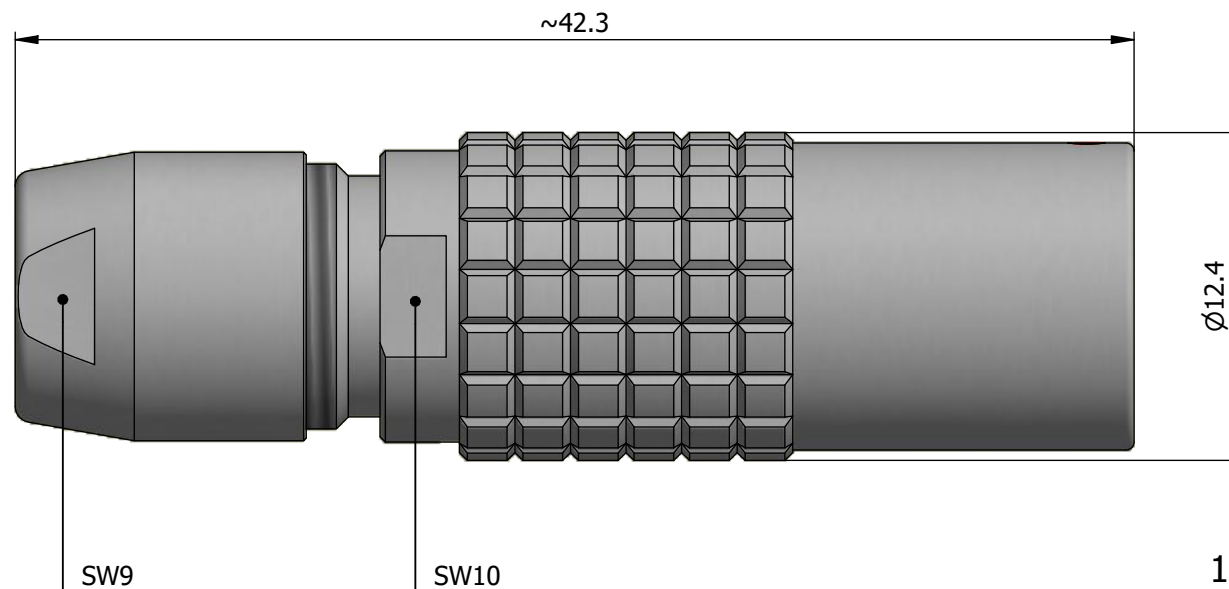

All dimensions are in millimeters (mm)

Alignment Key
Front View

Insert Configuration
Rear View

Note:

1) This picture is generic and for illustrative purposes only, and may show different keying, materials, colour, finish, and contact configuration. Minor shape or feature variations to actual item may be present.

All additional information are documented on the datasheet (See below link or QR Code)
www.lemo.com/pdf/PHG.1B.305.CYMD72.pdf

Model	Alignment Key	Series	Insert Config.	Housing	Insulator	Contact	Collet Type	Cable Ø	Variant
PHG	.1B	.305	.CYMD72						