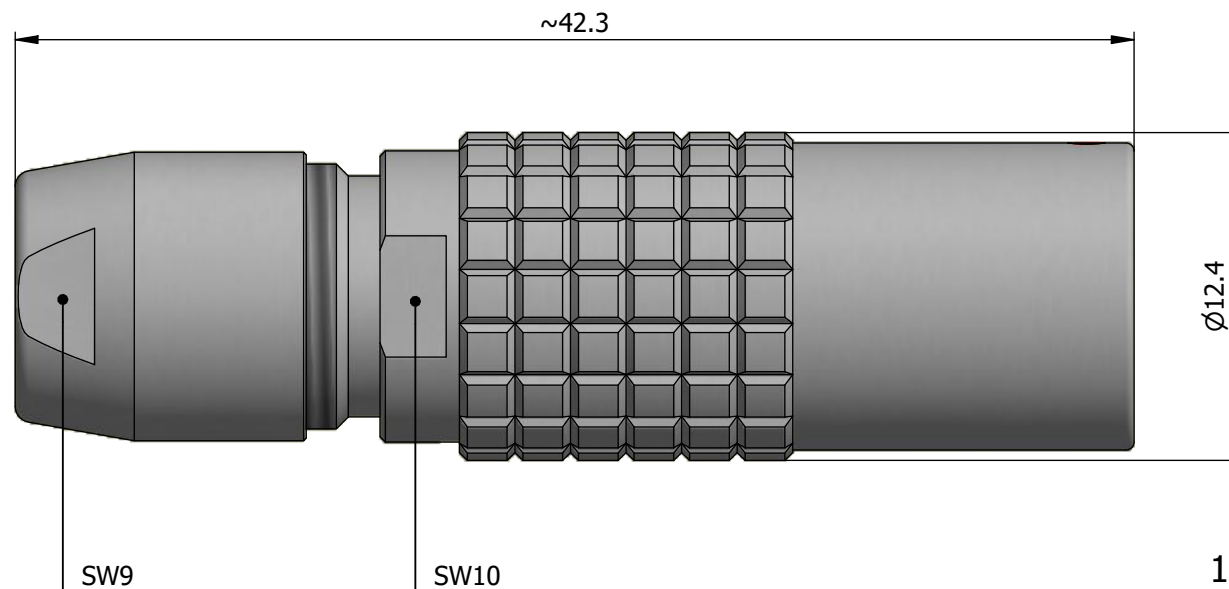

All dimensions are in millimeters (mm)

Alignment Key
Front View

Insert Configuration
Rear View

Note:

1) This picture is generic and for illustrative purposes only, and may show different keying, materials, colour, finish, and contact configuration. Minor shape or feature variations to actual item may be present.

All additional information are documented on the datasheet (See below link or QR Code)
www.lemo.com/pdf/PHG.1B.305.CYPD62.pdf

Model	Alignment Key	Series	Insert Config.	Housing	Insulator	Contact	Collet Type	Cable Ø	Variant
PHG	.1B	.305	.CYPD62						