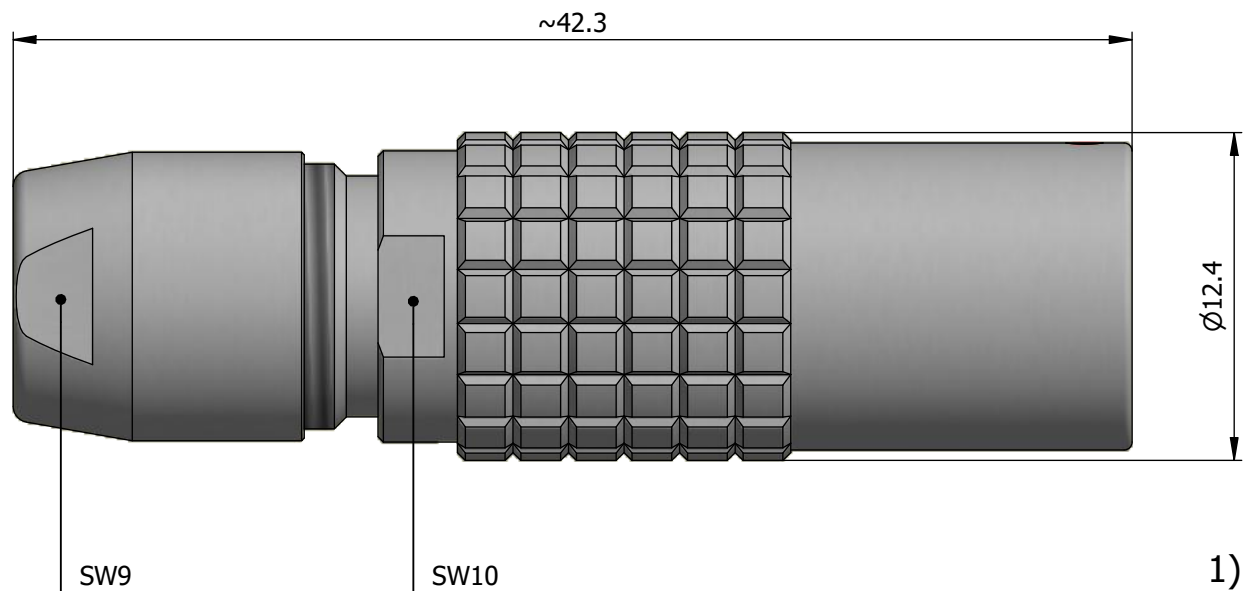

All dimensions are in millimeters (mm)

Alignment Key
Front View

Insert Configuration
Rear View

Note:

1) This picture is generic and for illustrative purposes only, and may show different keying, materials, colour, finish, and contact configuration. Minor shape or feature variations to actual item may be present.

All additional information are documented on the datasheet (See below link or QR Code)
www.lemo.com/pdf/PHG.1B.305.KYMD52.pdf

Model	Alignment Key	Series	Insert Config.	Housing	Insulator	Contact	Collet Type	Cable Ø	Variant
PHG	.1B	.305	.KYMD52						