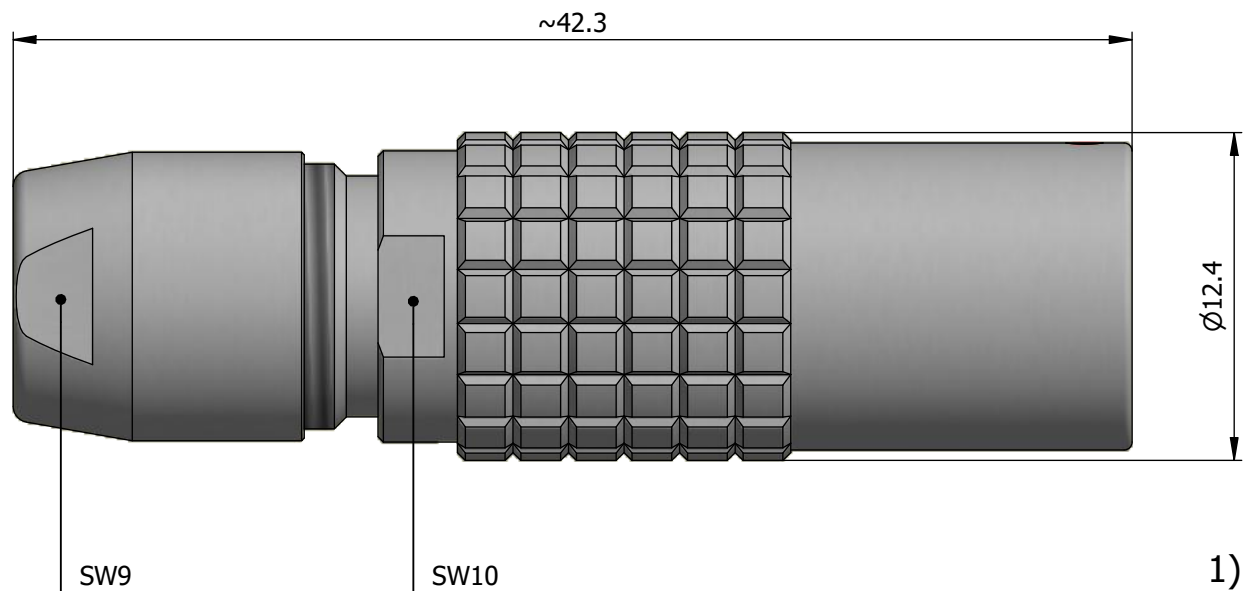

All dimensions are in millimeters (mm)

Alignment Key
Front View

Insert Configuration
Rear View

Note:

1) This picture is generic and for illustrative purposes only, and may show different keying, materials, colour, finish, and contact configuration. Minor shape or feature variations to actual item may be present.

All additional information are documented on the datasheet (See below link or QR Code)
www.lemo.com/pdf/PHG.1B.307.LLLD52N.pdf

Model	Alignment Key	Series	Insert Config.	Housing	Insulator	Contact	Collet Type	Cable Ø	Variant
PHG	.1B	.307	.LLLD	52N					