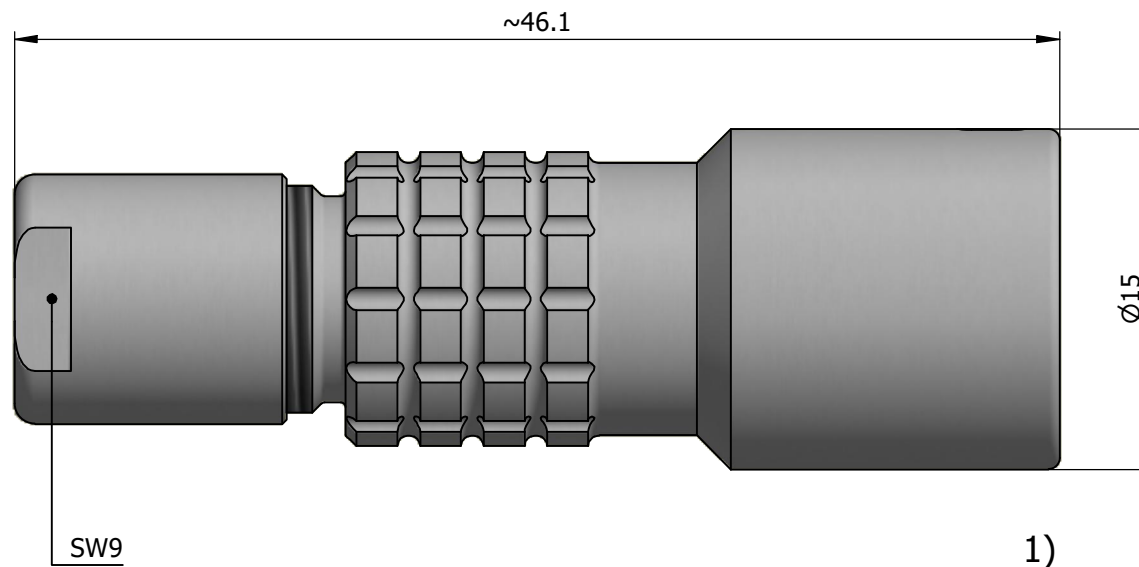

All dimensions are in millimeters (mm)

Alignment Key
Front View

Insert Configuration
Rear View

Note:

1) This picture is generic and for illustrative purposes only, and may show different keying, materials, colour, finish, and contact configuration. Minor shape or feature variations to actual item may be present.

All additional information are documented on the datasheet (See below link or QR Code)
www.lemo.com/pdf/PHG.1K.303.CLLC55.pdf

Model	Alignment Key	Series	Insert Config.	Housing	Insulator	Contact	Collet Type	Cable Ø	Variant
PHG	.1K	.303	.CLLC55						