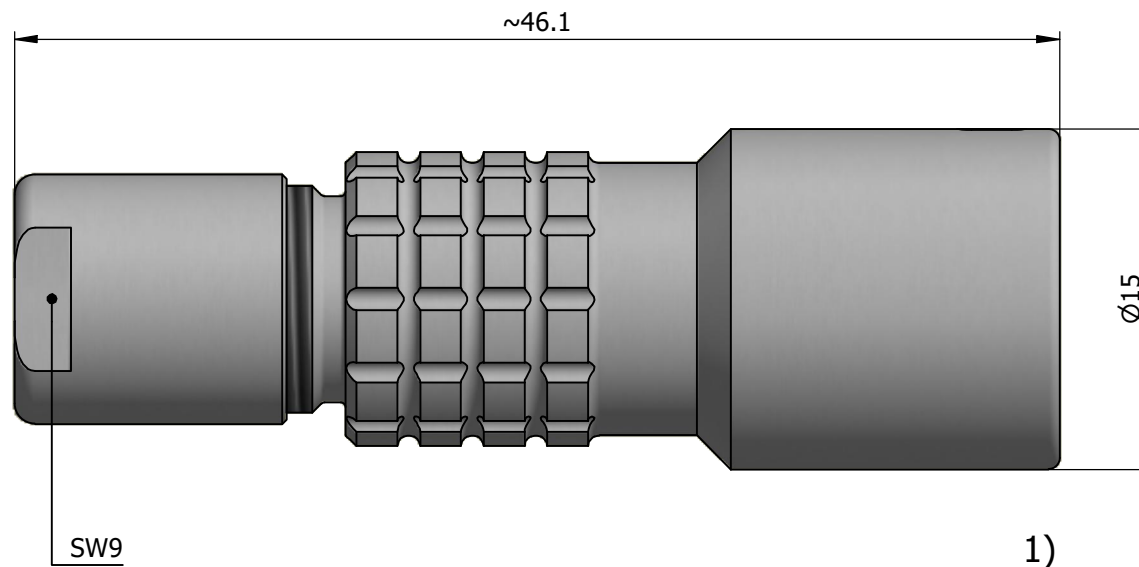

All dimensions are in millimeters (mm)

Alignment Key
Front View

Insert Configuration
Rear View

Note:

1) This picture is generic and for illustrative purposes only, and may show different keying, materials, colour, finish, and contact configuration. Minor shape or feature variations to actual item may be present.

All additional information are documented on the datasheet (See below link or QR Code)
www.lemo.com/pdf/PHG.1K.305.CYMC65.pdf

Model	Alignment Key	Series	Insert Config.	Housing	Insulator	Contact	Collet Type	Cable Ø	Variant
PHG	.1K	.305	.CYMC65						