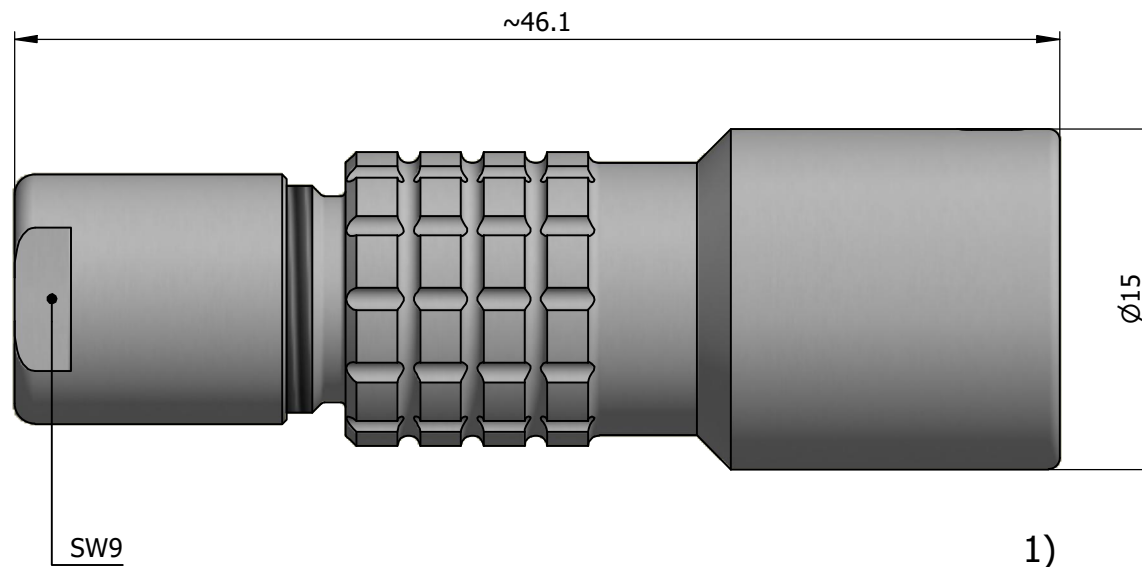

All dimensions are in millimeters (mm)

Alignment Key
Front View

Insert Configuration
Rear View

Note:

1) This picture is generic and for illustrative purposes only, and may show different keying, materials, colour, finish, and contact configuration. Minor shape or feature variations to actual item may be present.

All additional information are documented on the datasheet (See below link or QR Code)
www.lemo.com/pdf/PHG.1K.307.CLLC50.pdf

Model	Alignment Key	Series	Insert Config.	Housing	Insulator	Contact	Collet Type	Cable Ø	Variant
PHG	.1K	.307	.CLLC50						