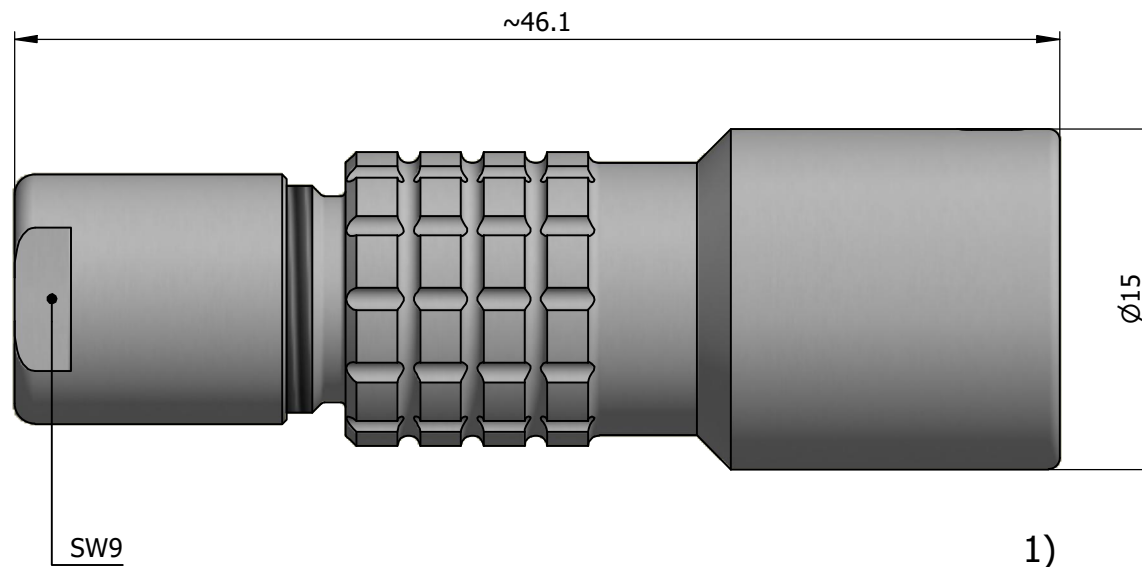

All dimensions are in millimeters (mm)

Alignment Key
Front View

Insert Configuration
Rear View

Note:

1) This picture is generic and for illustrative purposes only, and may show different keying, materials, colour, finish, and contact configuration. Minor shape or feature variations to actual item may be present.

All additional information are documented on the datasheet (See below link or QR Code)
www.lemo.com/pdf/PHG.1K.307.CLLC55.pdf

Model	Alignment Key	Series	Insert Config.	Housing	Insulator	Contact	Collet Type	Cable Ø	Variant
PHG	.1K	.307	.CLLC55						