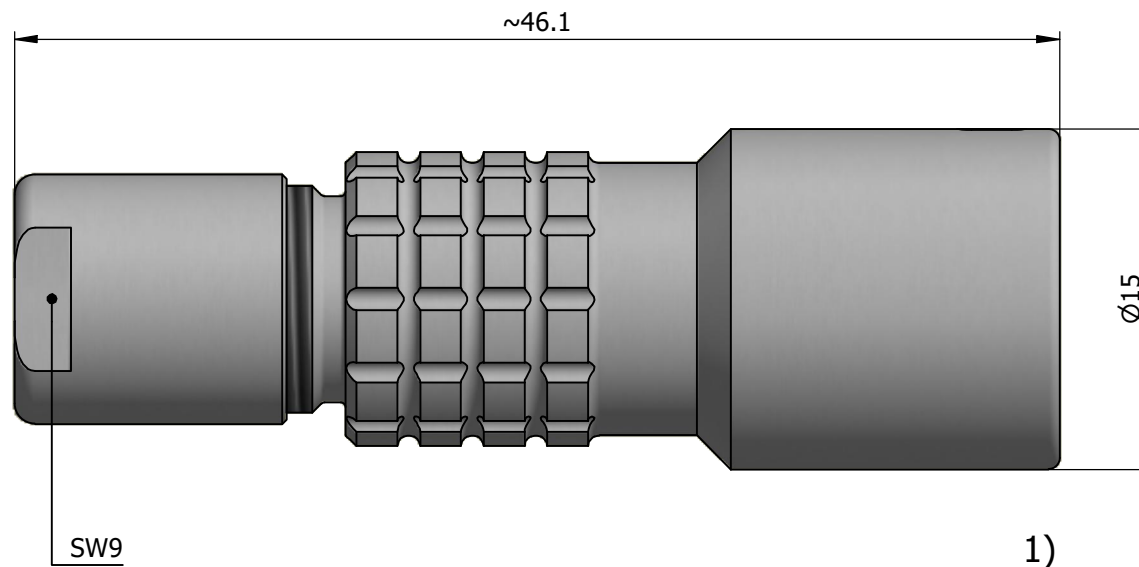

All dimensions are in millimeters (mm)

Alignment Key
Front View

Insert Configuration
Rear View

Note:

1) This picture is generic and for illustrative purposes only, and may show different keying, materials, colour, finish, and contact configuration. Minor shape or feature variations to actual item may be present.

All additional information are documented on the datasheet (See below link or QR Code)
www.lemo.com/pdf/PHG.1K.308.CLLC55.pdf

Model	Alignment Key	Series	Insert Config.	Housing	Insulator	Contact	Collet Type	Cable Ø	Variant
PHG	.1K	.308	.CLLC55						