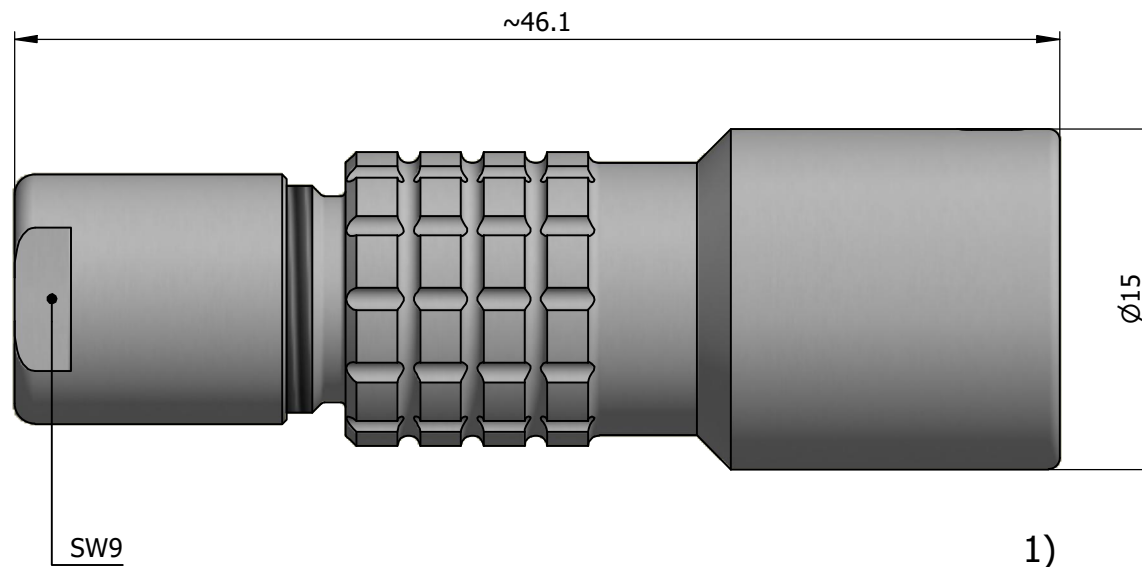

All dimensions are in millimeters (mm)

Alignment Key
Front View

Insert Configuration
Rear View

Note:

1) This picture is generic and for illustrative purposes only, and may show different keying, materials, colour, finish, and contact configuration. Minor shape or feature variations to actual item may be present.

All additional information are documented on the datasheet (See below link or QR Code)
www.lemo.com/pdf/PHG.1K.316.CLLC45.pdf

Model	Alignment Key	Series	Insert Config.	Housing	Insulator	Contact	Collet Type	Cable Ø	Variant
PHG.	1K.	316.	CLLC45						