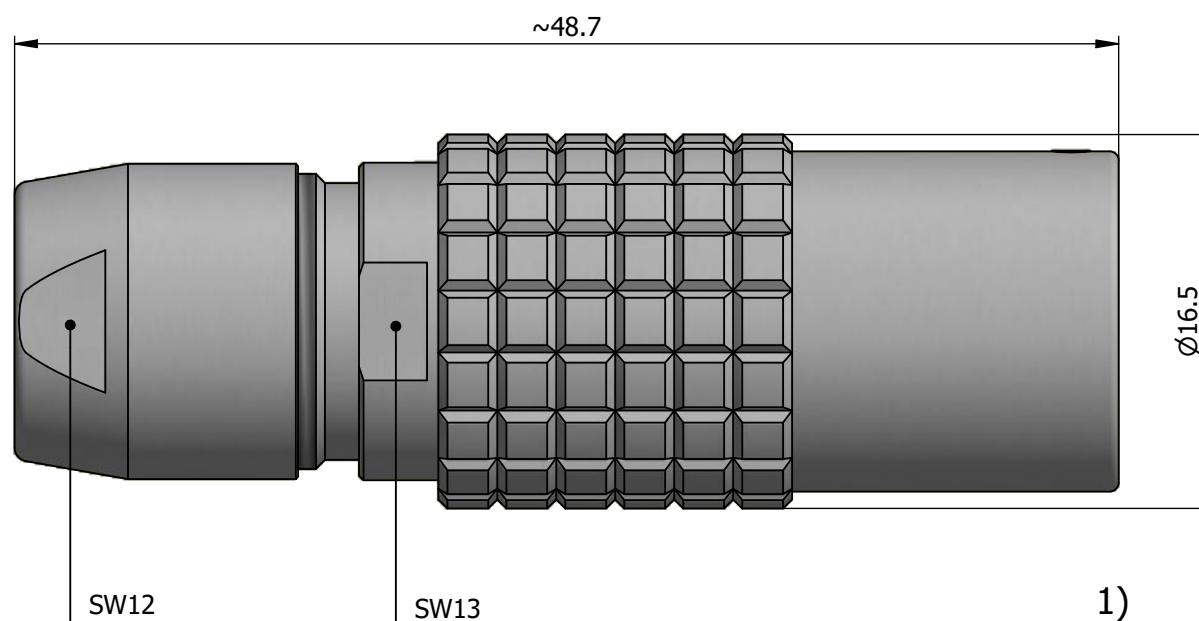

All dimensions are in millimeters (mm)

Alignment Key
Front View

Insert Configuration
Rear View

Note:

1) This picture is generic and for illustrative purposes only, and may show different keying, materials, colour, finish, and contact configuration. Minor shape or feature variations to actual item may be present.

All additional information are documented on the datasheet (See below link or QR Code)
www.lemo.com/pdf/PHG.2B.306.CLLD72.pdf

Model	Alignment Key	Series	Insert Config.	Housing	Insulator	Contact	Collet Type	Cable Ø	Variant
PHG	.2B	.306	.CLLD72						