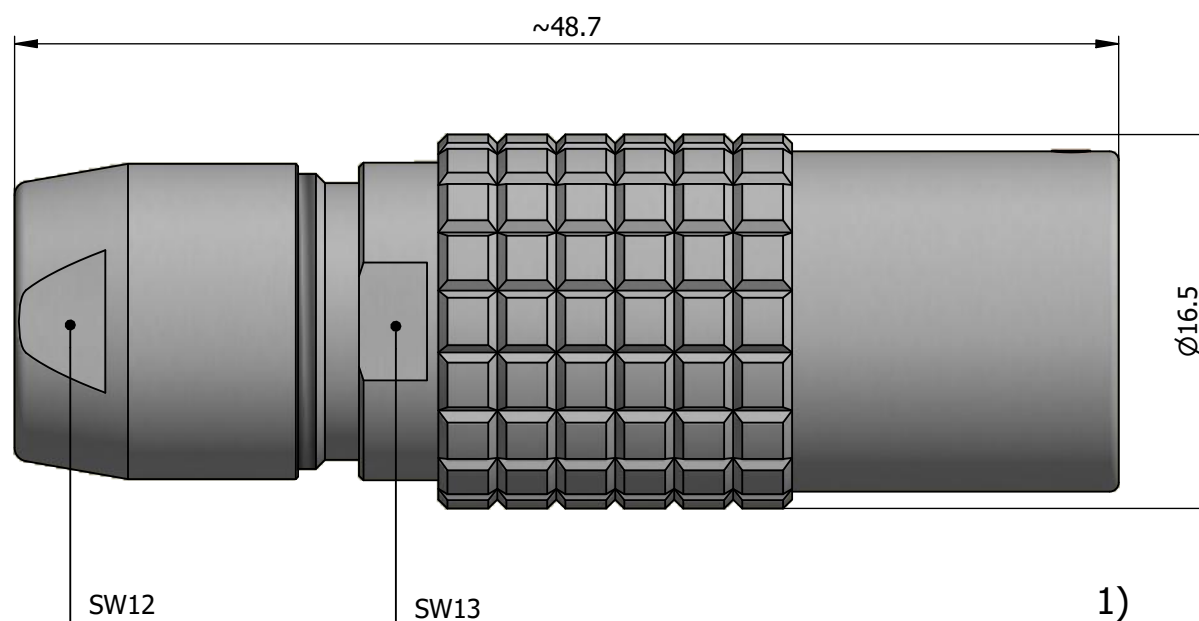

All dimensions are in millimeters (mm)

Alignment Key  
Front View

Insert Configuration  
Rear View

**Note:**

1) This picture is generic and for illustrative purposes only, and may show different keying, materials, colour, finish, and contact configuration. Minor shape or feature variations to actual item may be present.

All additional information are documented on the datasheet (See below link or QR Code)  
[www.lemo.com/pdf/PHG.2B.306.CLLD92.pdf](http://www.lemo.com/pdf/PHG.2B.306.CLLD92.pdf)

Model	Alignment Key	Series	Insert Config.	Housing	Insulator	Contact	Collet Type	Cable Ø	Variant
PHG	.2B	.306	.CLLD92						