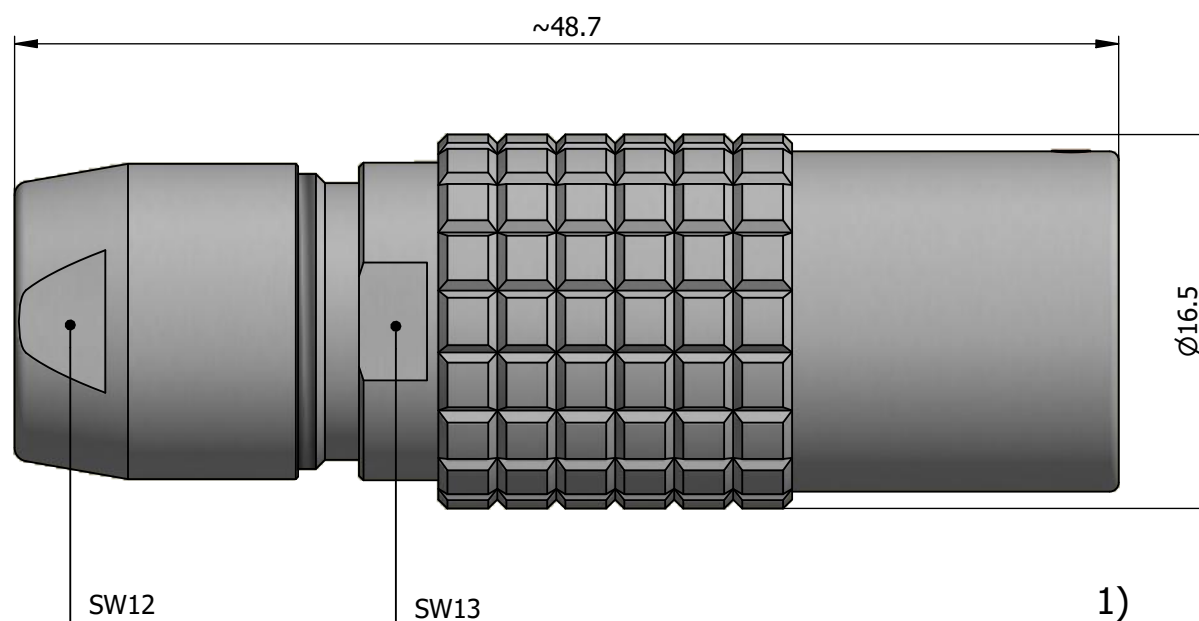

All dimensions are in millimeters (mm)

Alignment Key
Front View

Insert Configuration
Rear View

Note:

1) This picture is generic and for illustrative purposes only, and may show different keying, materials, colour, finish, and contact configuration. Minor shape or feature variations to actual item may be present.

All additional information are documented on the datasheet (See below link or QR Code)
www.lemo.com/pdf/PHG.2B.312.CLLD42.pdf

Model	Alignment Key	Series	Insert Config.	Housing	Insulator	Contact	Collet Type	Cable Ø	Variant
PHG	.2B	.312	.CLLD	42					