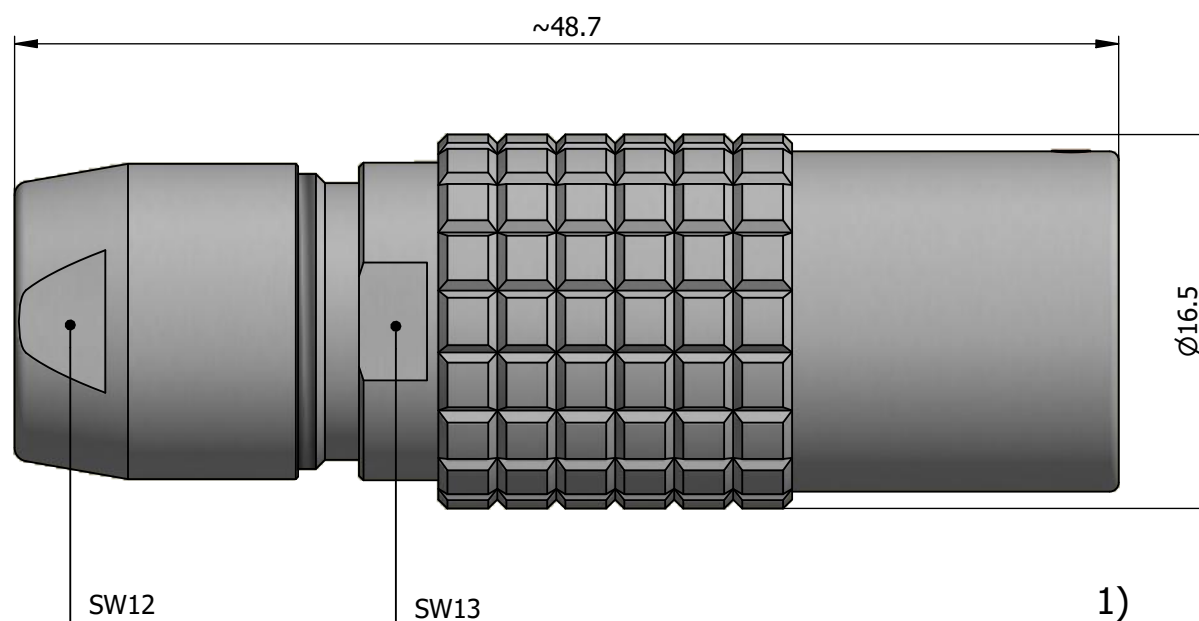

All dimensions are in millimeters (mm)

Alignment Key
Front View

Insert Configuration
Rear View

Note:

1) This picture is generic and for illustrative purposes only, and may show different keying, materials, colour, finish, and contact configuration. Minor shape or feature variations to actual item may be present.

All additional information are documented on the datasheet (See below link or QR Code)
www.lemo.com/pdf/PHG.2B.312.CLLD72.pdf

Model	Alignment Key	Series	Insert Config.	Housing	Insulator	Contact	Collet Type	Cable Ø	Variant
PHG	.2B	.312	.CLLD	72					