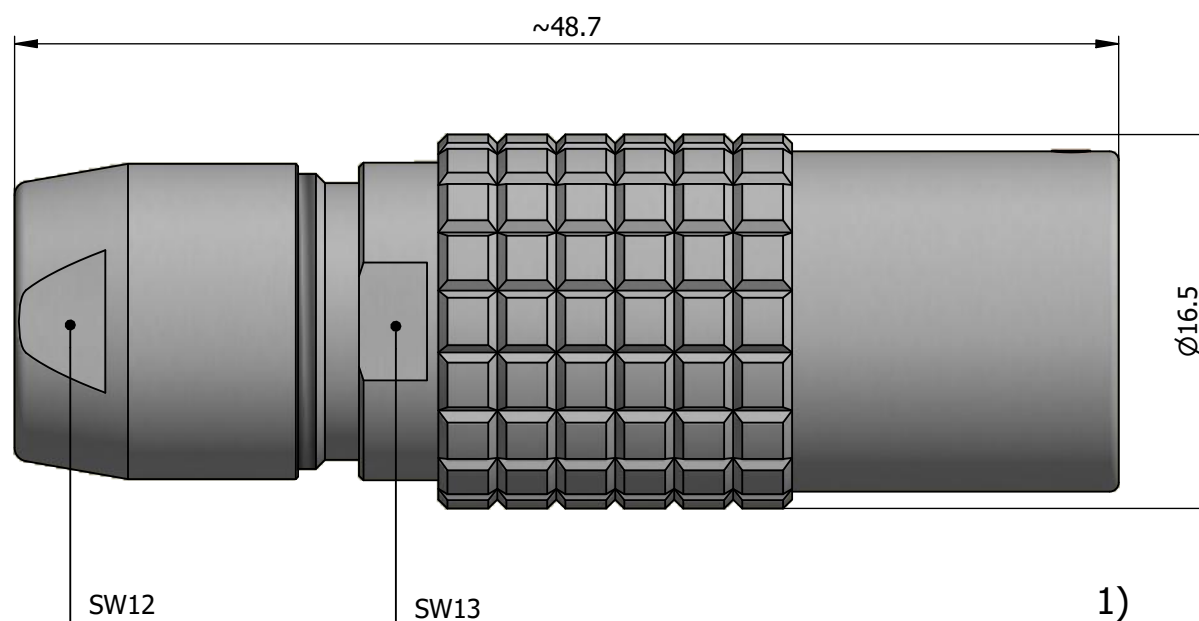

All dimensions are in millimeters (mm)

Alignment Key  
Front View

Insert Configuration  
Rear View

**Note:**

1) This picture is generic and for illustrative purposes only, and may show different keying, materials, colour, finish, and contact configuration. Minor shape or feature variations to actual item may be present.

All additional information are documented on the datasheet (See below link or QR Code)  
[www.lemo.com/pdf/PHG.2B.312.CLLD92.pdf](http://www.lemo.com/pdf/PHG.2B.312.CLLD92.pdf)

Model	Alignment Key	Series	Insert Config.	Housing	Insulator	Contact	Collet Type	Cable Ø	Variant
PHG	.2B	.312	.CLLD92						