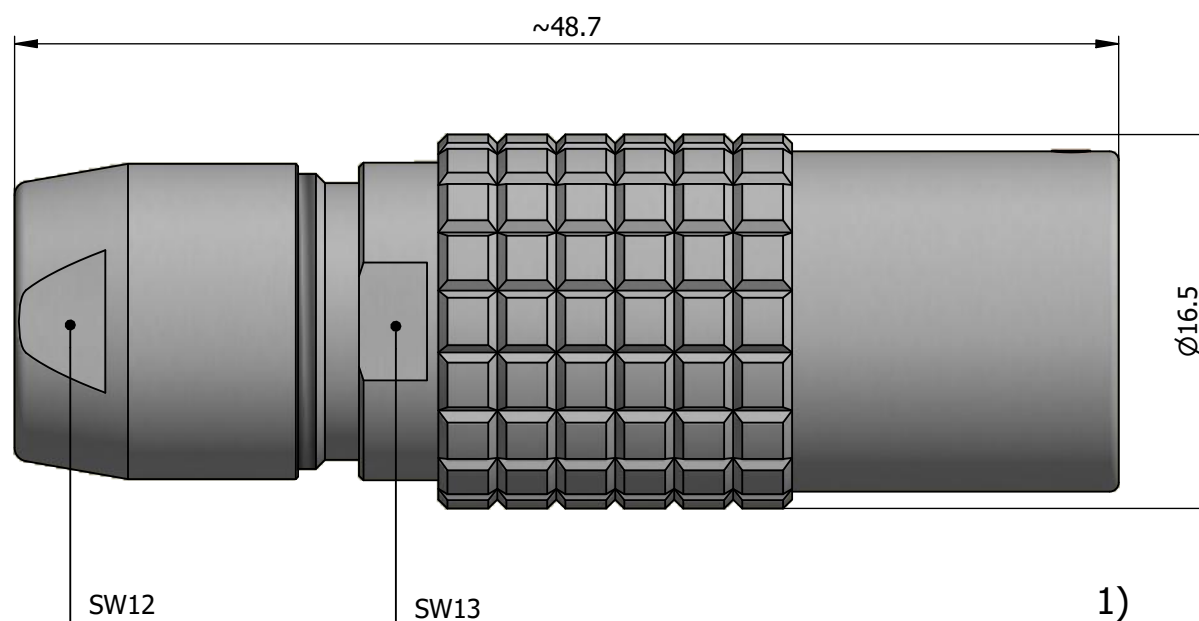

All dimensions are in millimeters (mm)

Alignment Key
Front View

Insert Configuration
Rear View

Note:

1) This picture is generic and for illustrative purposes only, and may show different keying, materials, colour, finish, and contact configuration. Minor shape or feature variations to actual item may be present.

All additional information are documented on the datasheet (See below link or QR Code)
www.lemo.com/pdf/PHG.2B.312.CLLD99.pdf

Model	Alignment Key	Series	Insert Config.	Housing	Insulator	Contact	Collet Type	Cable Ø	Variant
PHG	.2B	.312	.CLLD99						