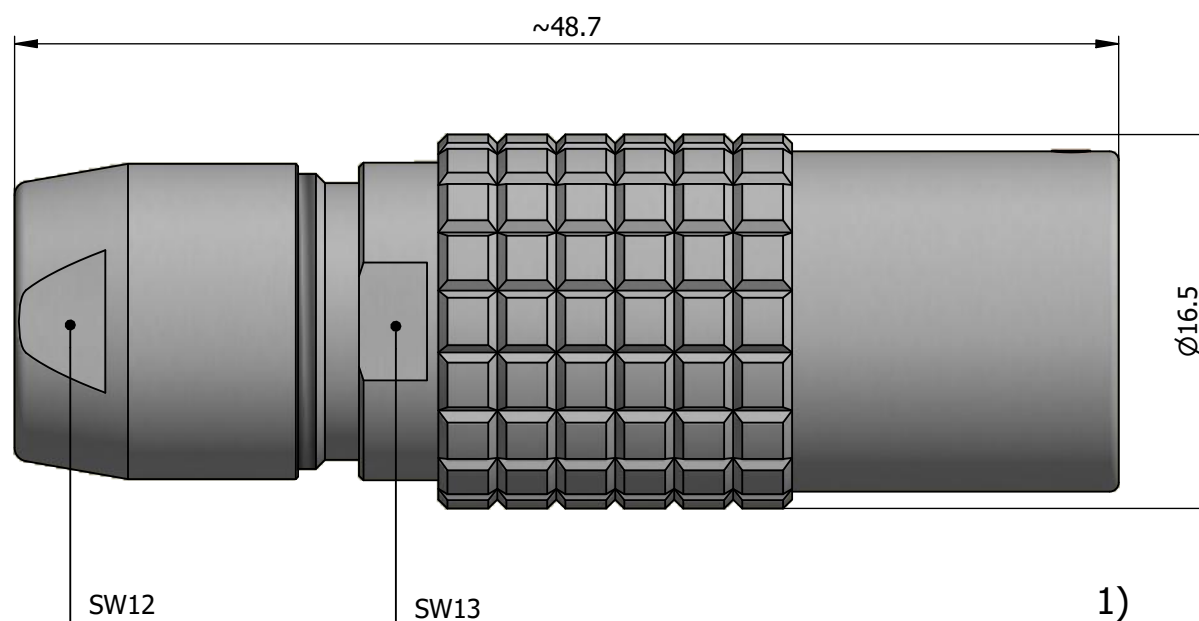

All dimensions are in millimeters (mm)

Alignment Key
Front View

Insert Configuration
Rear View

Note:

1) This picture is generic and for illustrative purposes only, and may show different keying, materials, colour, finish, and contact configuration. Minor shape or feature variations to actual item may be present.

All additional information are documented on the datasheet (See below link or QR Code)
www.lemo.com/pdf/PHG.2B.316.CLLD72.pdf

Model	Alignment Key	Series	Insert Config.	Housing	Insulator	Contact	Collet Type	Cable Ø	Variant
PHG	.2B	.316	.CLLD72						