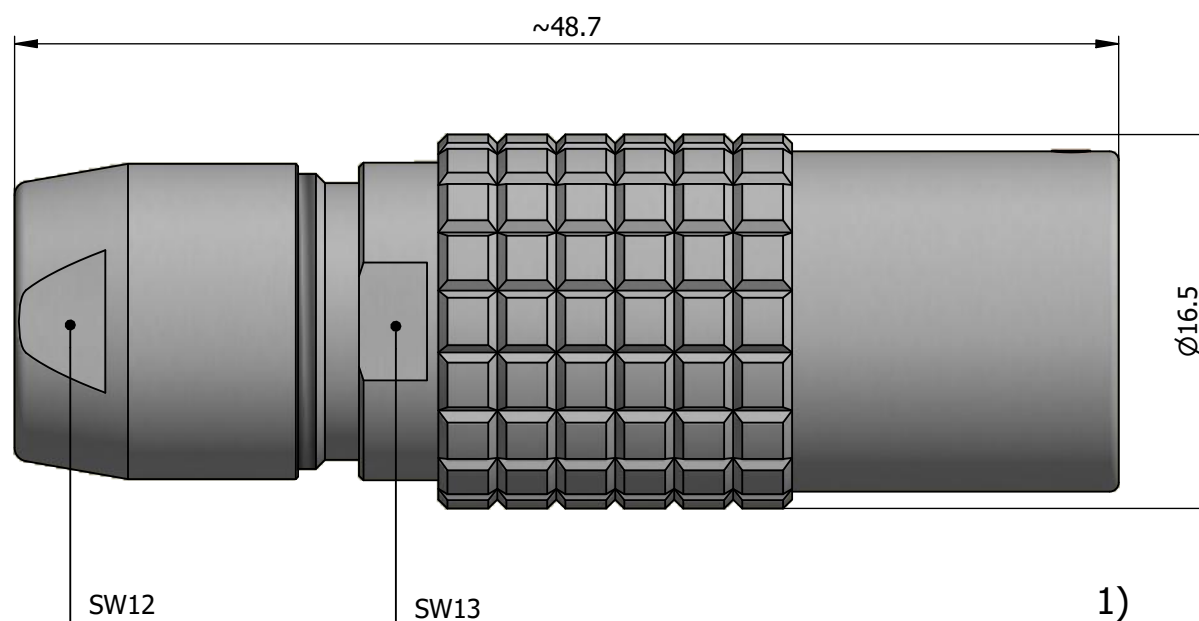

All dimensions are in millimeters (mm)

Alignment Key  
Front View

Insert Configuration  
Rear View

**Note:**

1) This picture is generic and for illustrative purposes only, and may show different keying, materials, colour, finish, and contact configuration. Minor shape or feature variations to actual item may be present.

All additional information are documented on the datasheet (See below link or QR Code)  
[www.lemo.com/pdf/PHG.2B.316.CLLD92.pdf](http://www.lemo.com/pdf/PHG.2B.316.CLLD92.pdf)

Model	Alignment Key	Series	Insert Config.	Housing	Insulator	Contact	Collet Type	Cable Ø	Variant
PHG	.2B	.316	.CLLD92						