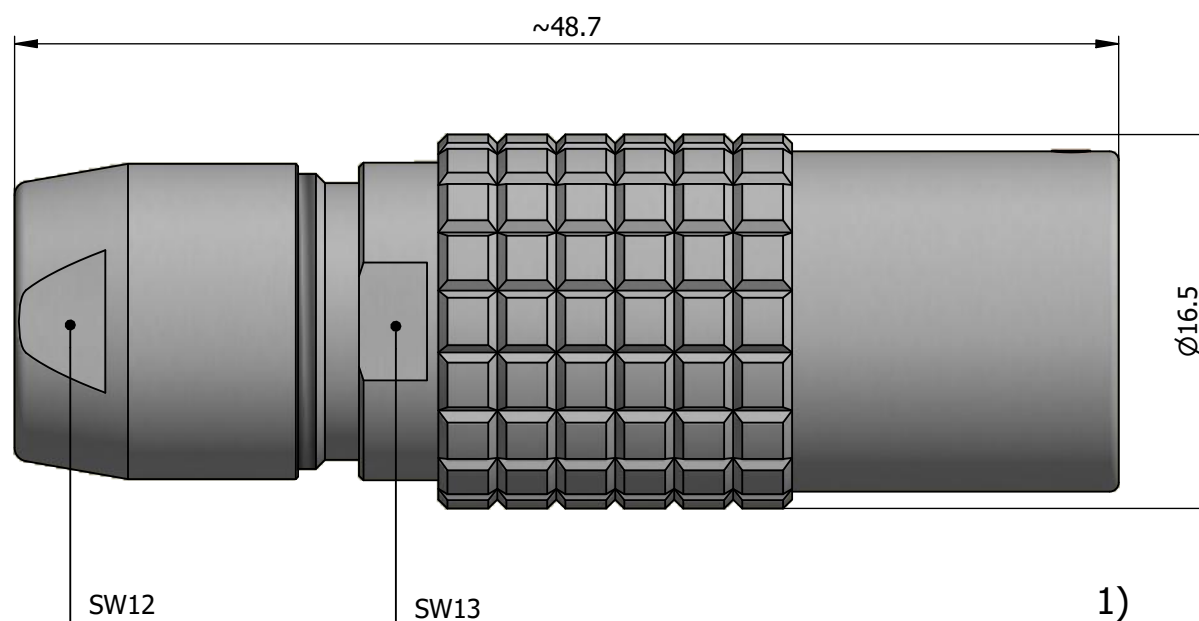

All dimensions are in millimeters (mm)

Alignment Key
Front View

Insert Configuration
Rear View

Note:

1) This picture is generic and for illustrative purposes only, and may show different keying, materials, colour, finish, and contact configuration. Minor shape or feature variations to actual item may be present.

All additional information are documented on the datasheet (See below link or QR Code)
www.lemo.com/pdf/PHG.2B.316.CLLD99.pdf

Model	Alignment Key	Series	Insert Config.	Housing	Insulator	Contact	Collet Type	Cable Ø	Variant
PHG	.2B	.316	.CLLD99						