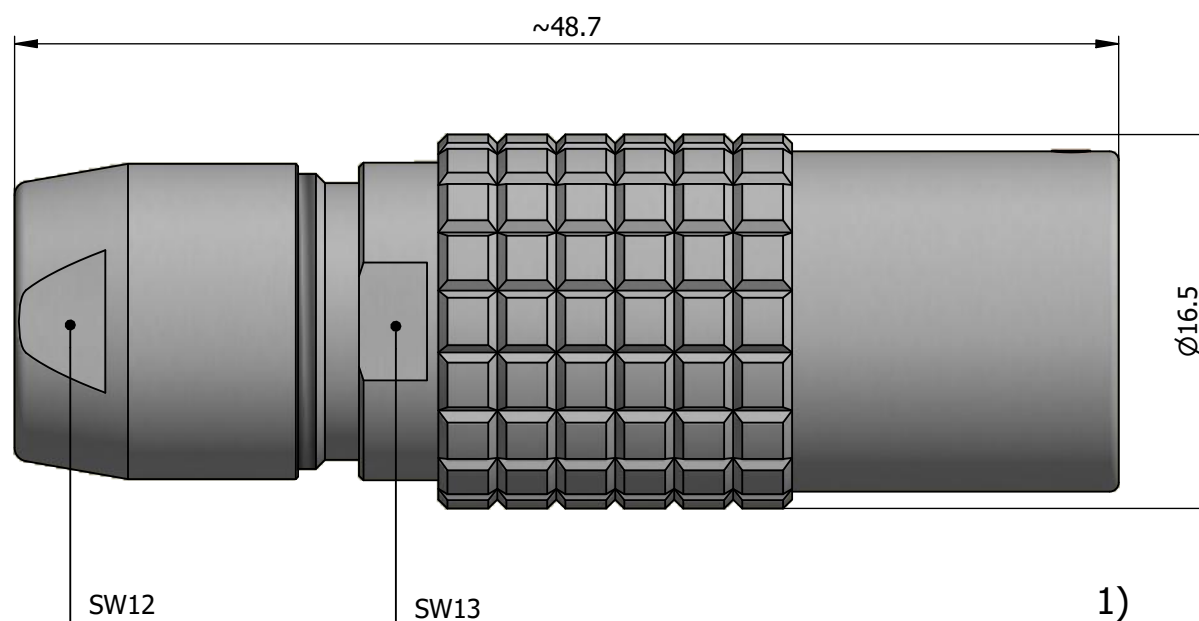

All dimensions are in millimeters (mm)

Alignment Key
Front View

Insert Configuration
Rear View

Note:

1) This picture is generic and for illustrative purposes only, and may show different keying, materials, colour, finish, and contact configuration. Minor shape or feature variations to actual item may be present.

All additional information are documented on the datasheet (See below link or QR Code)
www.lemo.com/pdf/PHG.2B.319.CLLD82.pdf

Model	Alignment Key	Series	Insert Config.	Housing	Insulator	Contact	Collet Type	Cable Ø	Variant
PHG	.2B	.319	.CLLD	82					